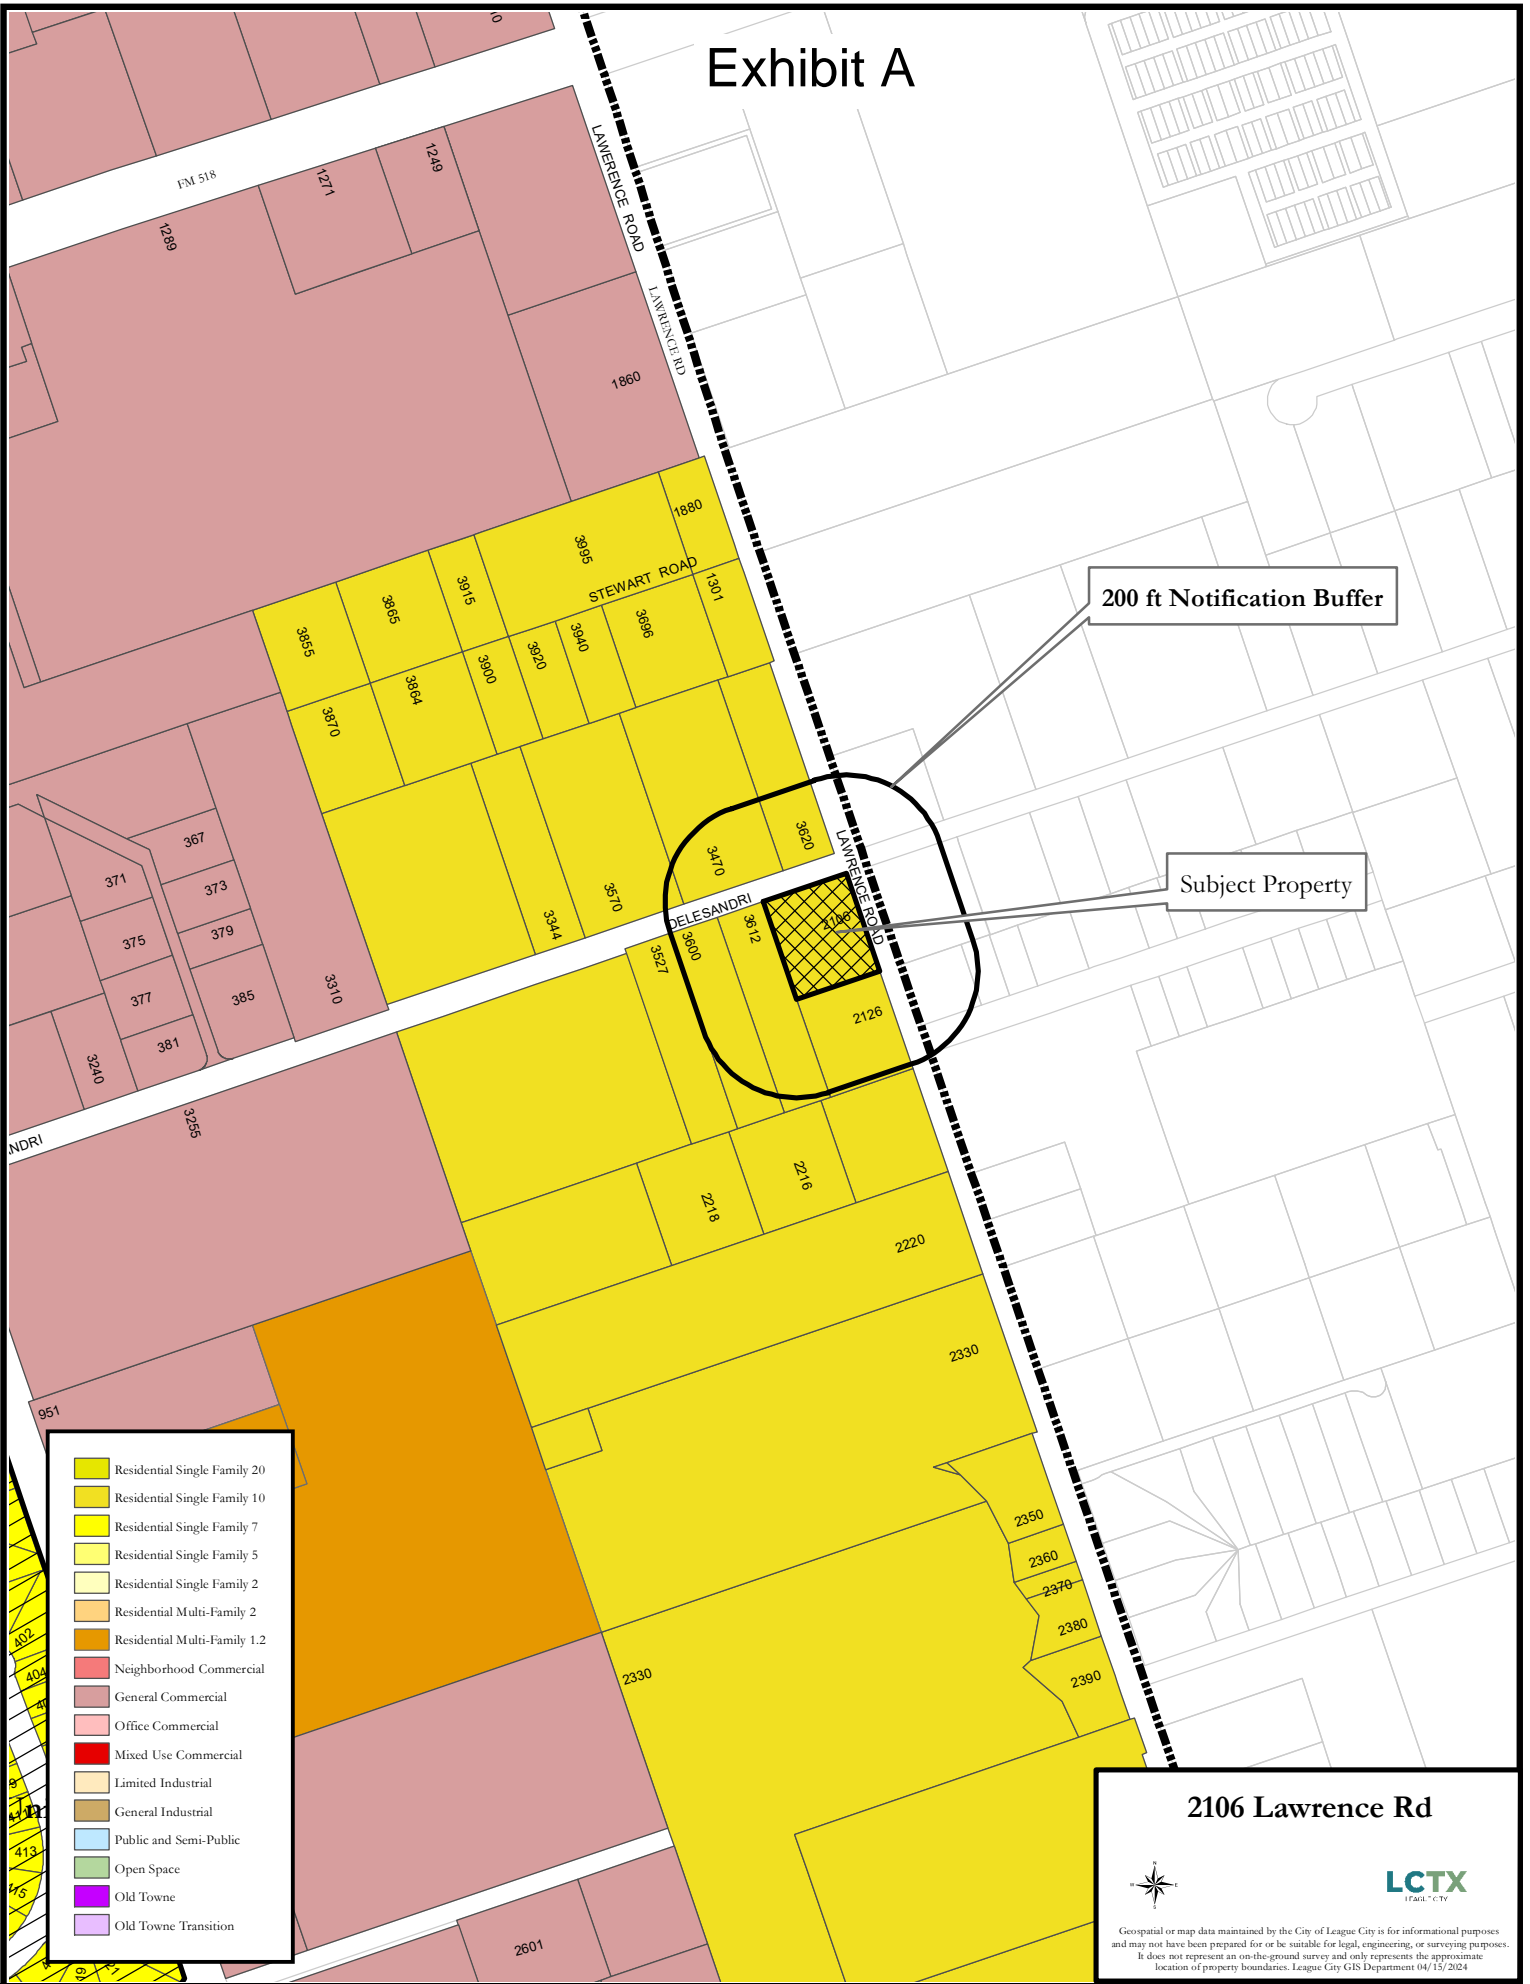

Exhibit A

200 ft Notification Buffer

Subject Property

- Residential Single Family 20
- Residential Single Family 10
- Residential Single Family 7
- Residential Single Family 5
- Residential Single Family 2
- Residential Multi-Family 2
- Residential Multi-Family 1.2
- Neighborhood Commercial
- General Commercial
- Office Commercial
- Mixed Use Commercial
- Limited Industrial
- General Industrial
- Public and Semi-Public
- Open Space
- Old Towne
- Old Towne Transition

2106 Lawrence Rd

Geospatial or map data maintained by the City of League City is for informational purposes and may not have been prepared for or be suitable for legal, engineering, or surveying purposes. It does not represent an on-the-ground survey and only represents the approximate location of property boundaries. League City GIS Department 04/15/2024