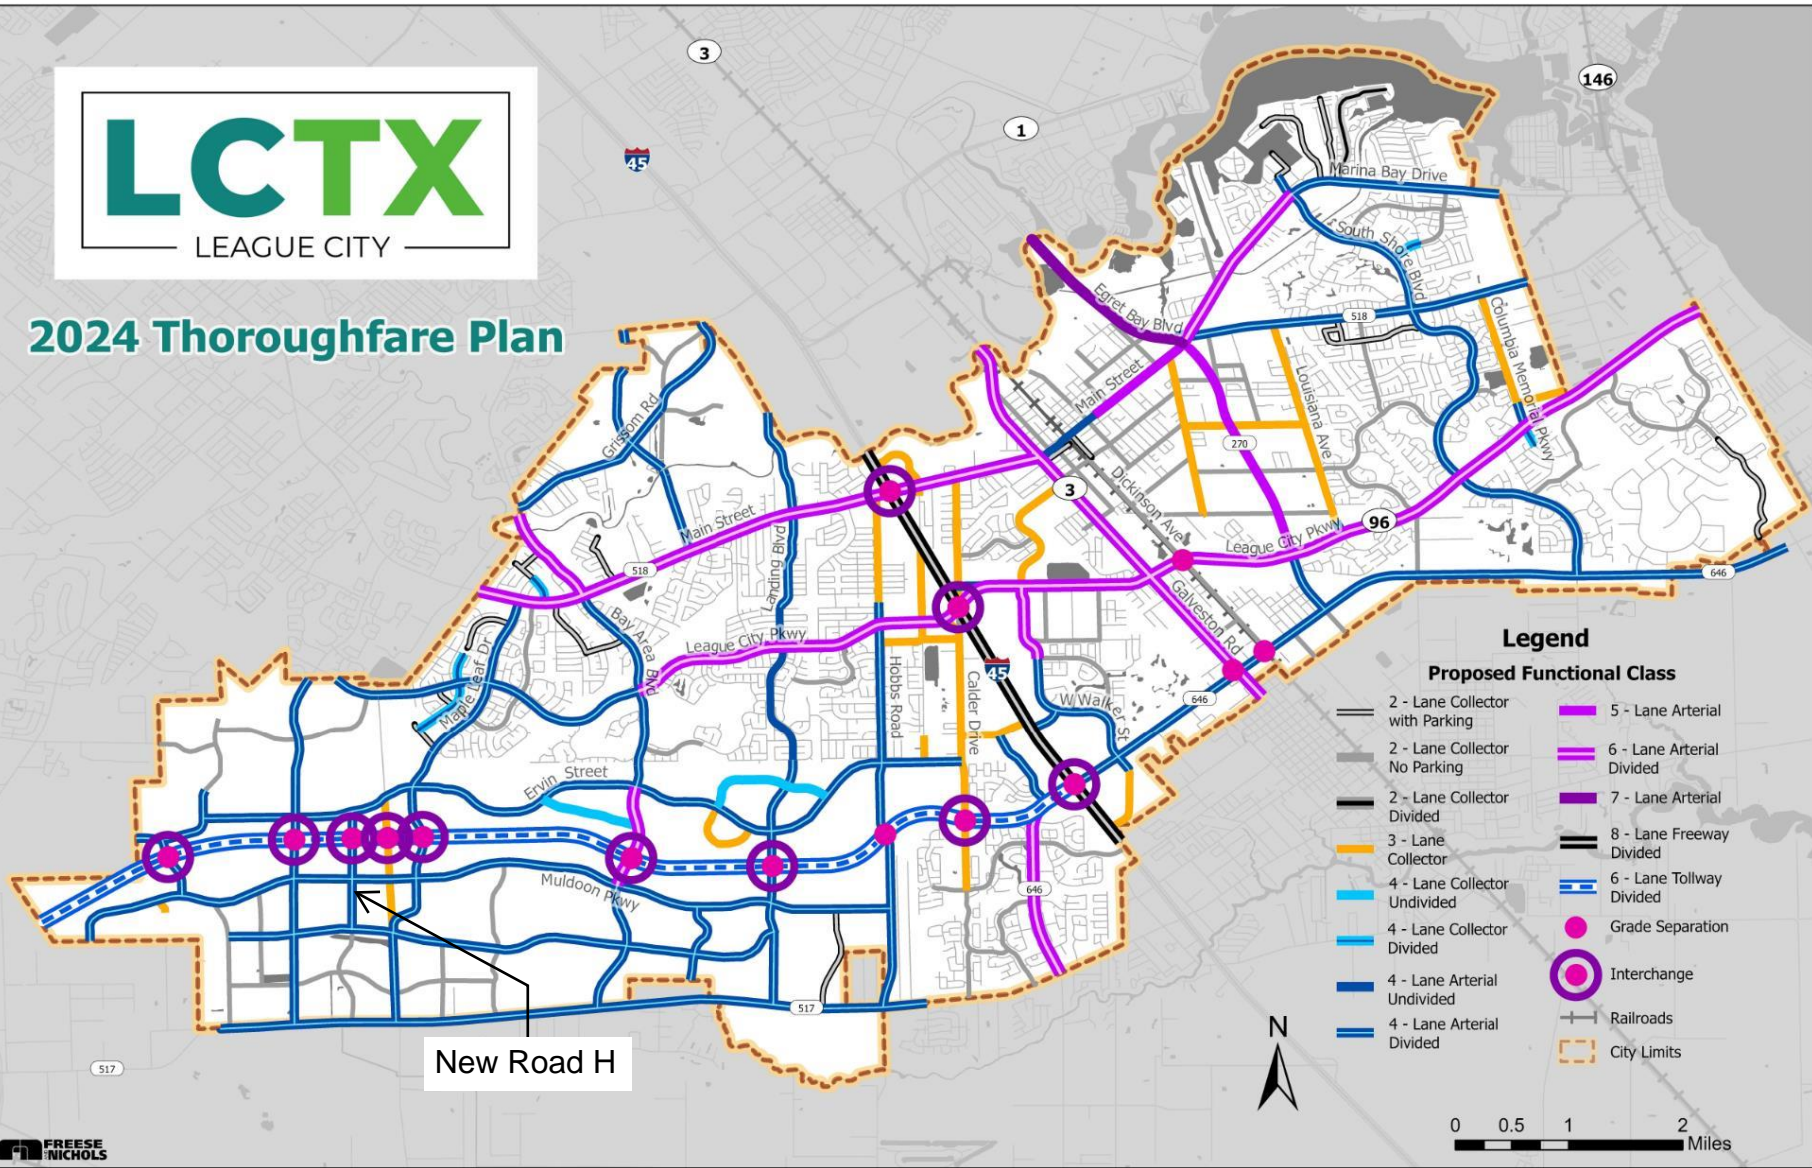

# 2024 Thoroughfare Plan

New Road H

Path: H:\TRANSPORTATION\Working\LeagueCity\_TPlanUpdate\_index\LeagueCity\_TPlanUpdate\_v3.aprx