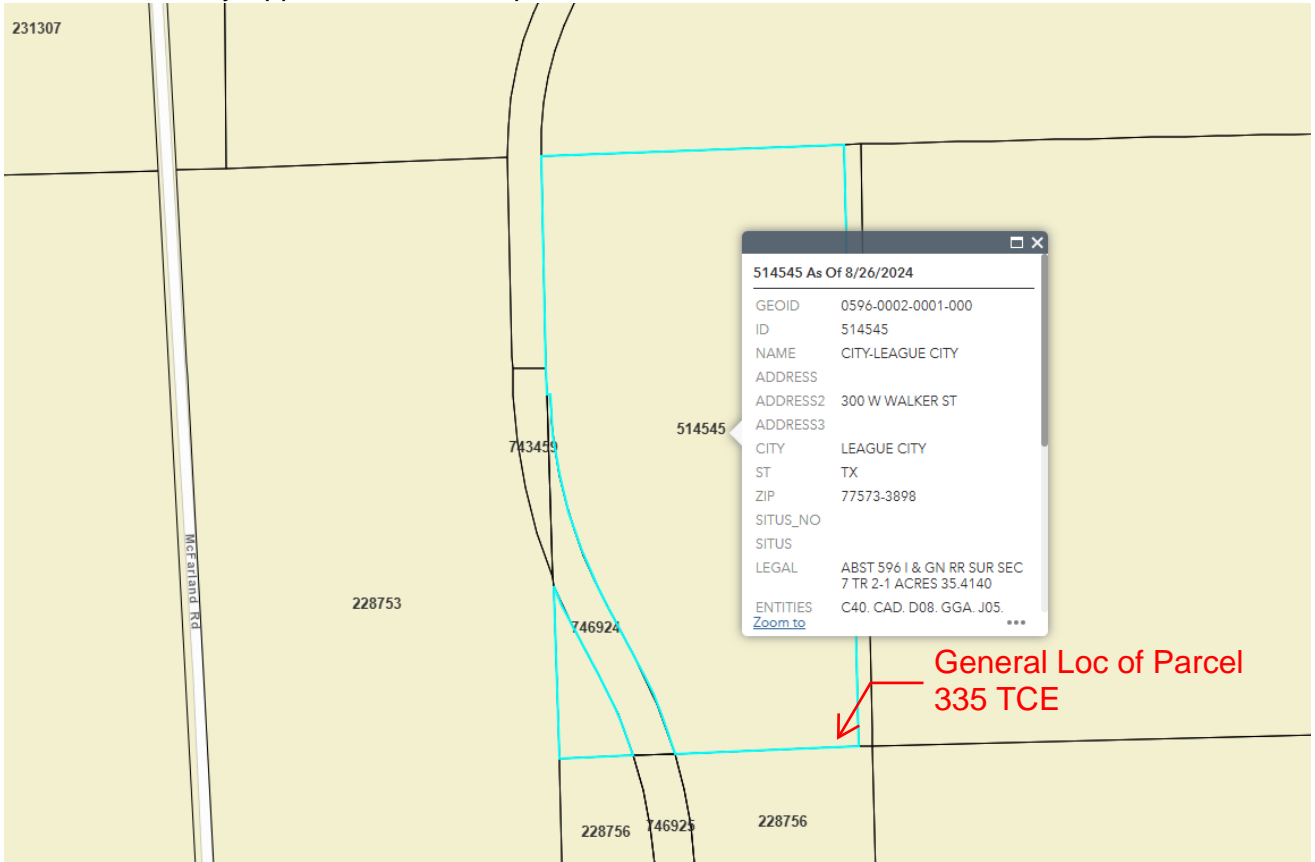

Grand Parkway Parcels

Geospatial or map data maintained by the City of League City is for informational purposes and may not have been prepared for or be suitable for legal, engineering, or surveying purposes. It does not represent an on-the-ground survey and only represents the approximate: 03/25/2025

Galveston County Appraisal District Map

231307

General Loc of Parcel
335 TCE