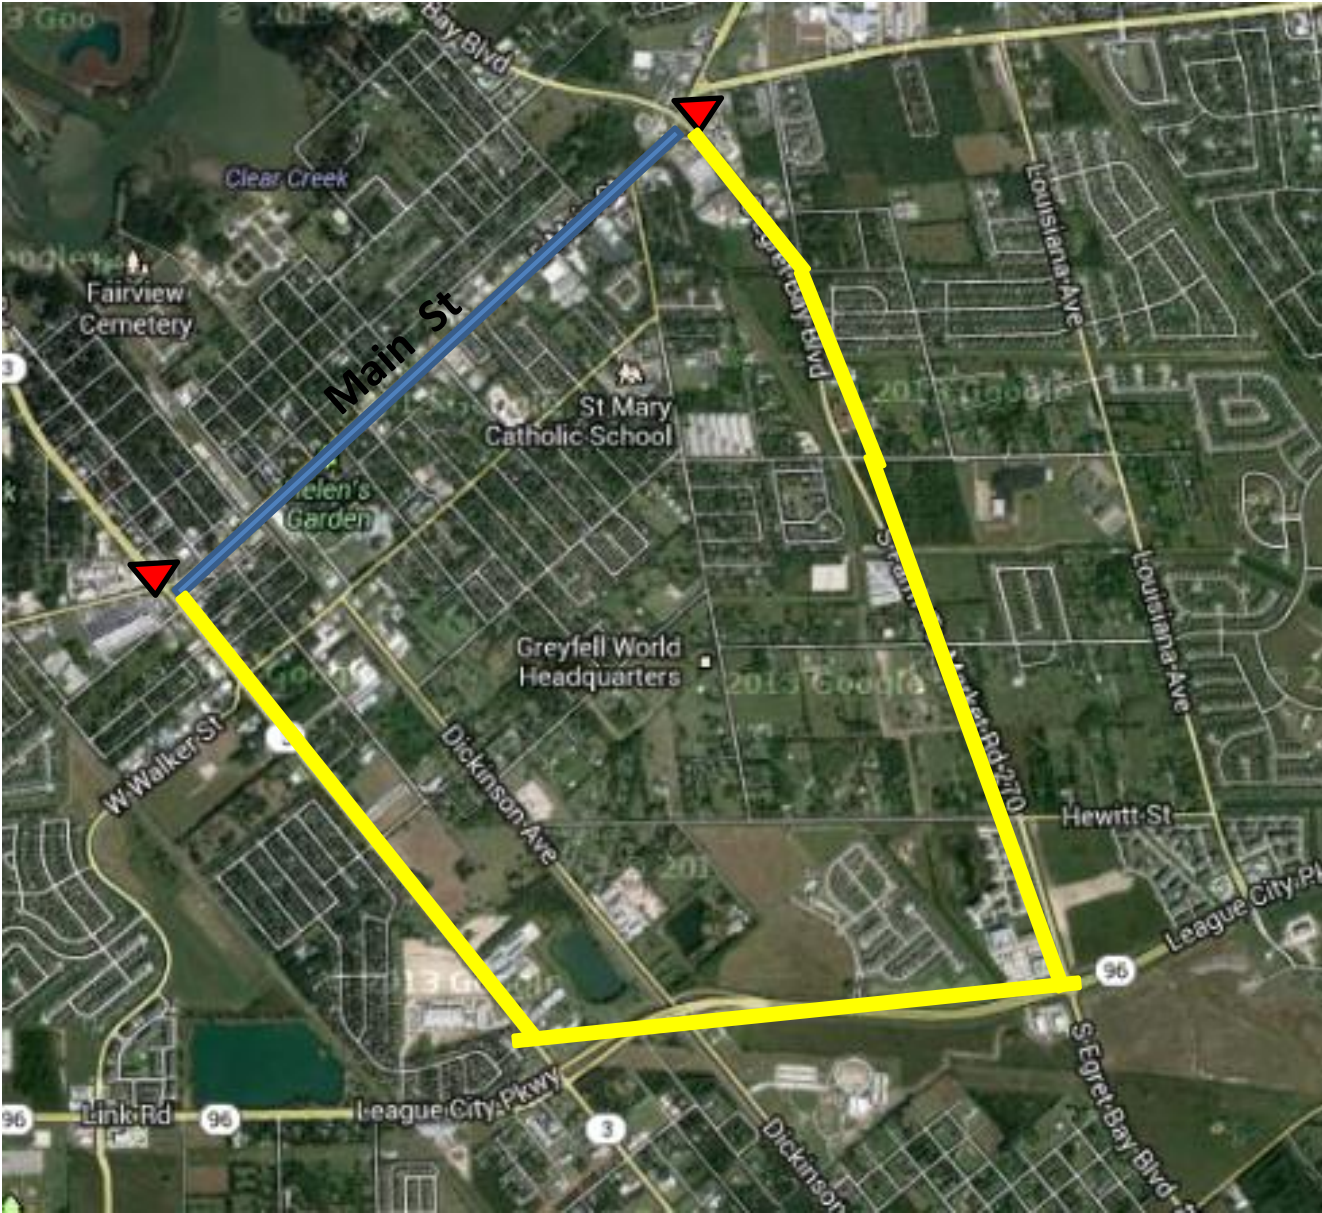

Holiday in the Park 2018 Route

KEY

-  Road Closure
-  Detour Signs
-  Detour Route

Holiday in the Park 2018

- Road Closure
 - FM 518 (E. Main St) from Fm 270 (Egret Bay Blvd) to SH 3.
 - 100 Block of E. Main St to 2100 Block of E. Main St.
- Detour Route FM 270 to SH 96 to SH3 to FM 518.