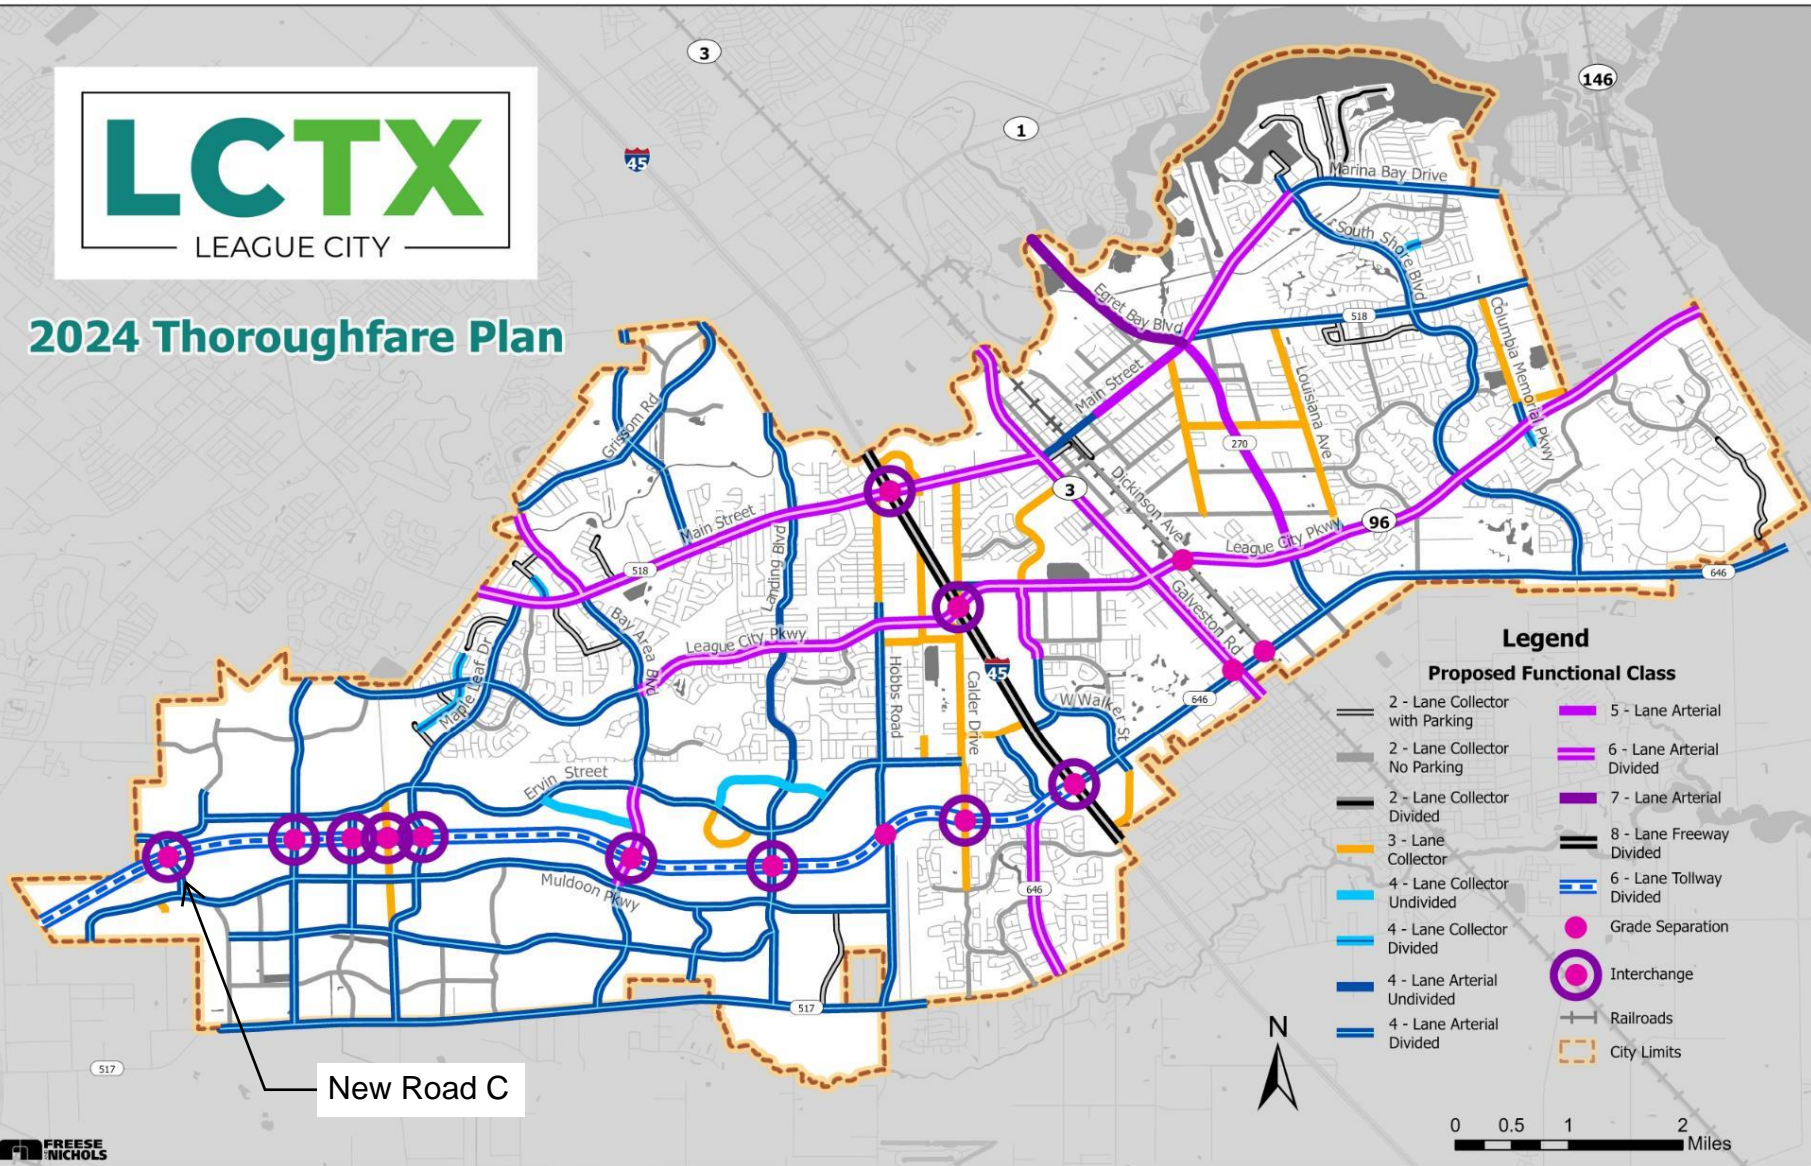

2024 Thoroughfare Plan

Legend

Proposed Functional Class

New Road C