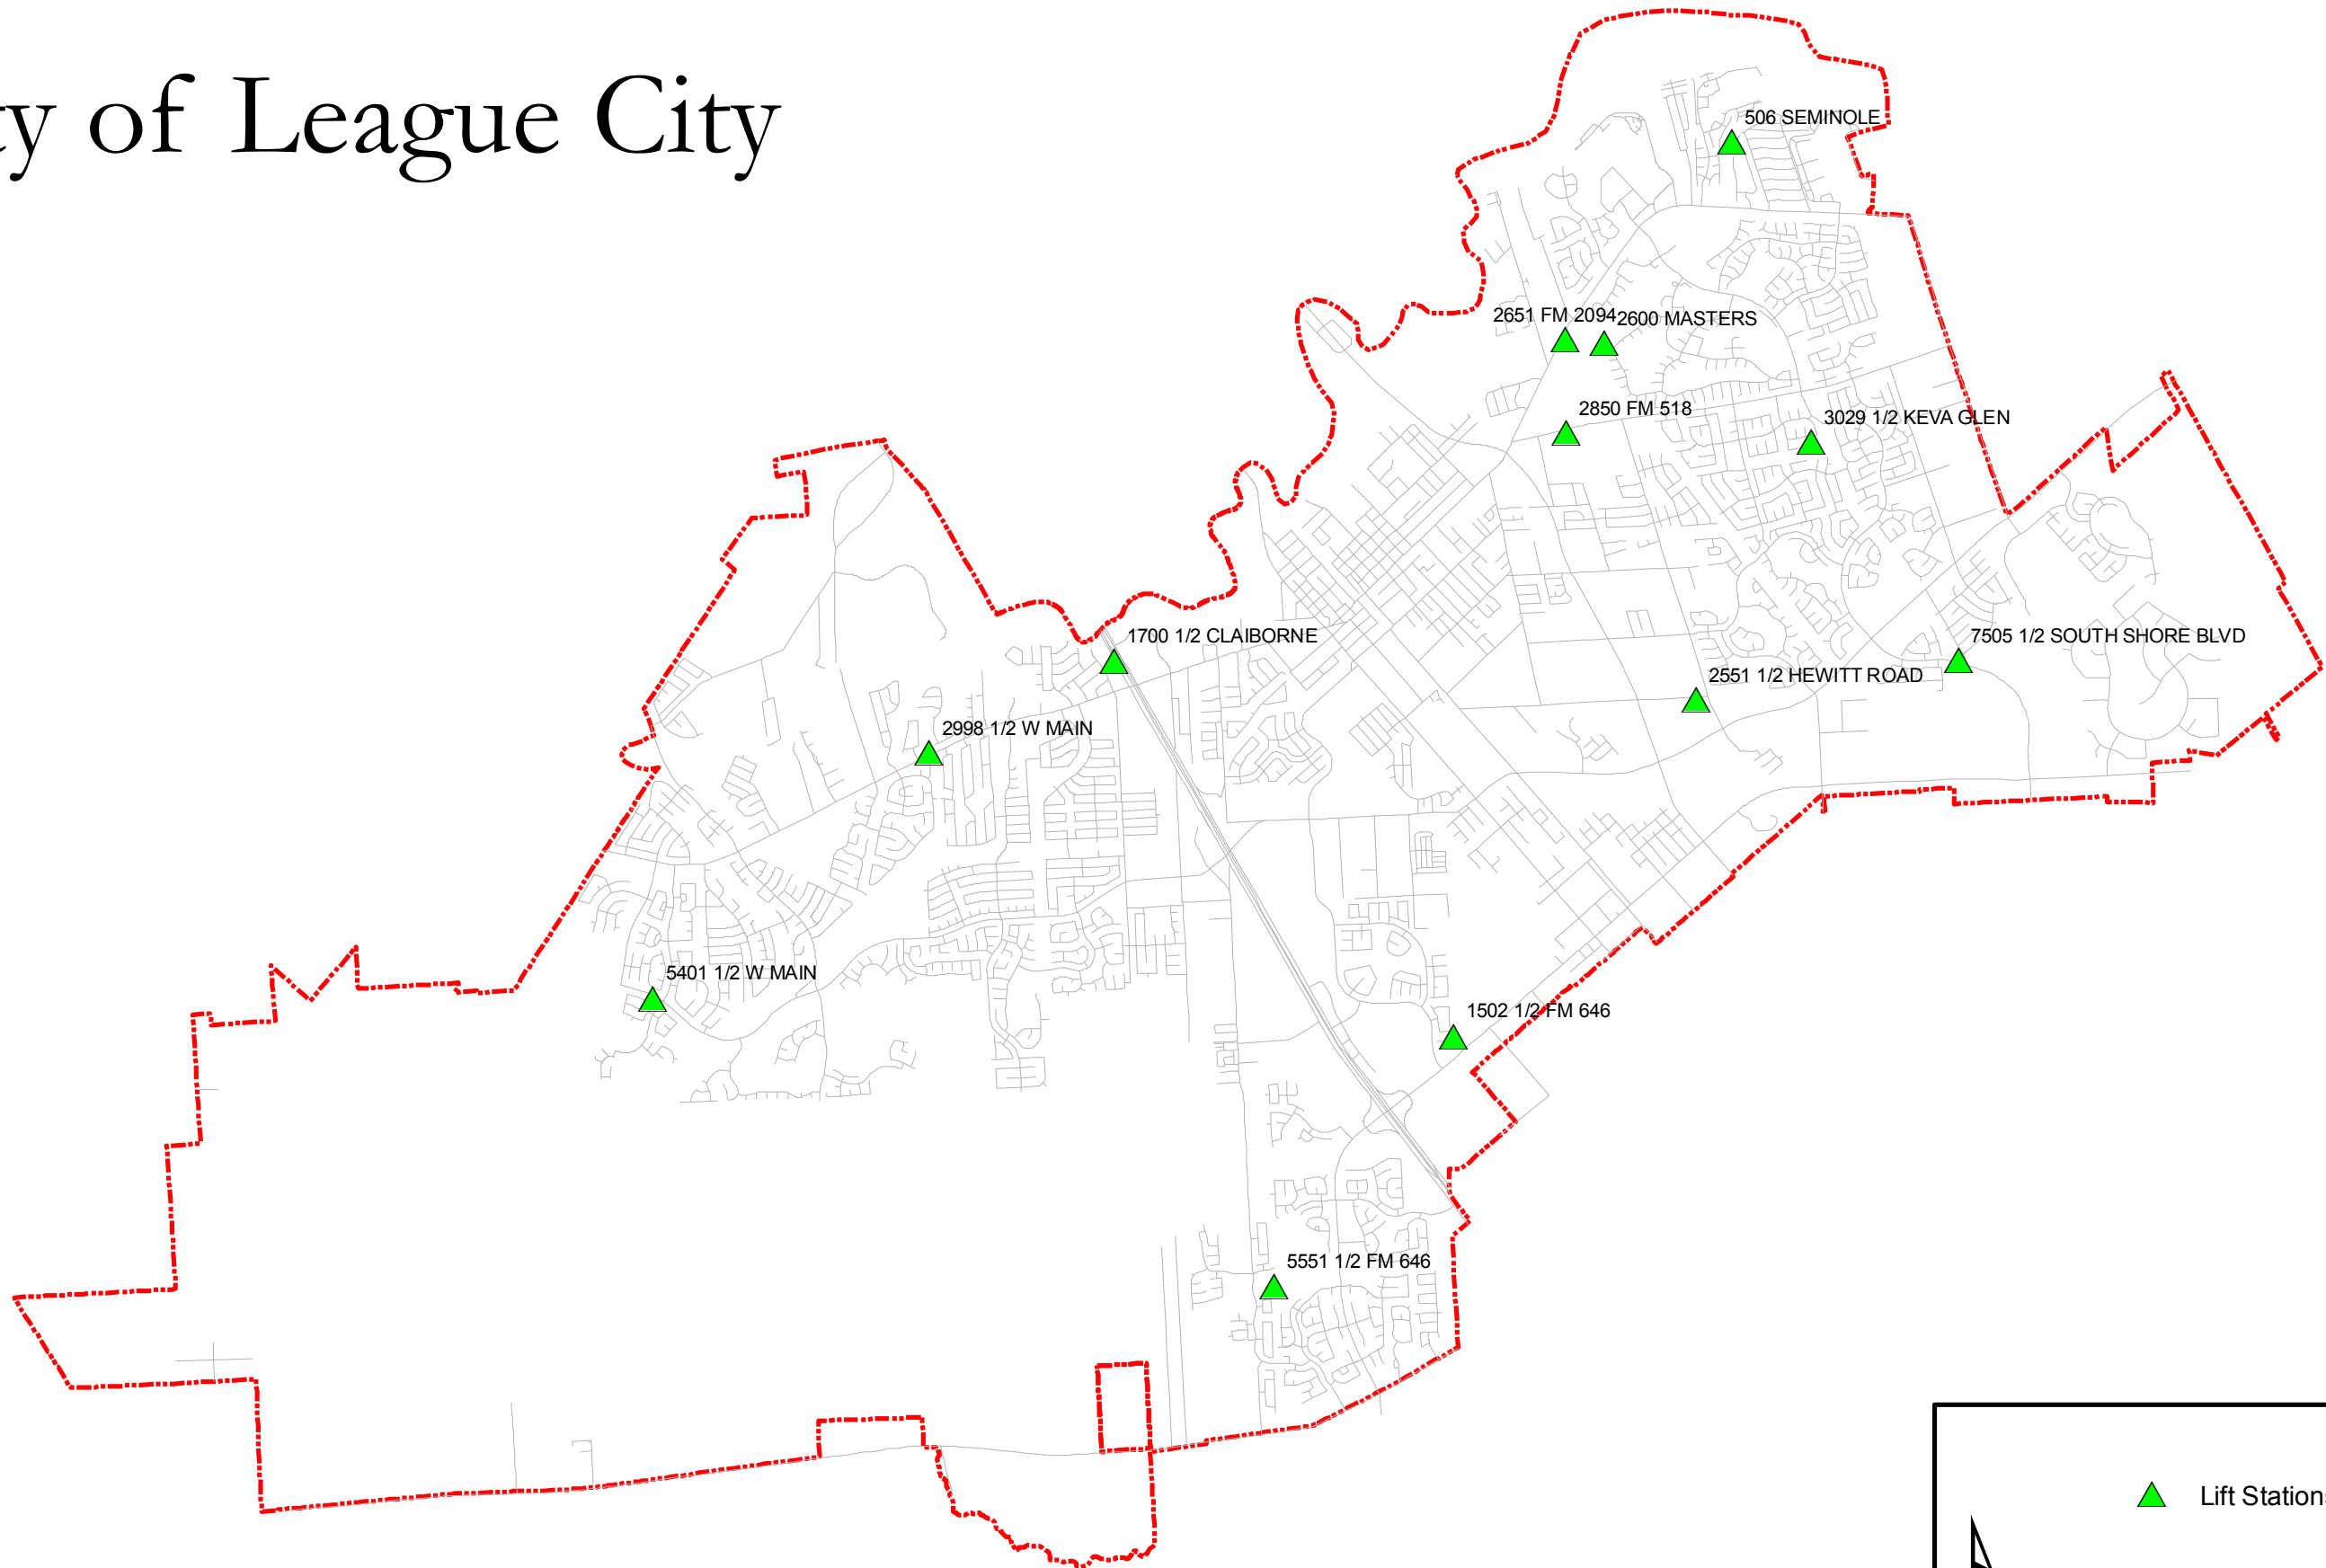

# City of League City

  Lift Stations

09/16/2010  
GIS Department - City of League City

The City of League City makes no claims to the accuracy of the map.  
It is intended for demonstrational purposes only.

**LEAGUECITY**  
TEXAS  
LIVE IT. LOVE IT.