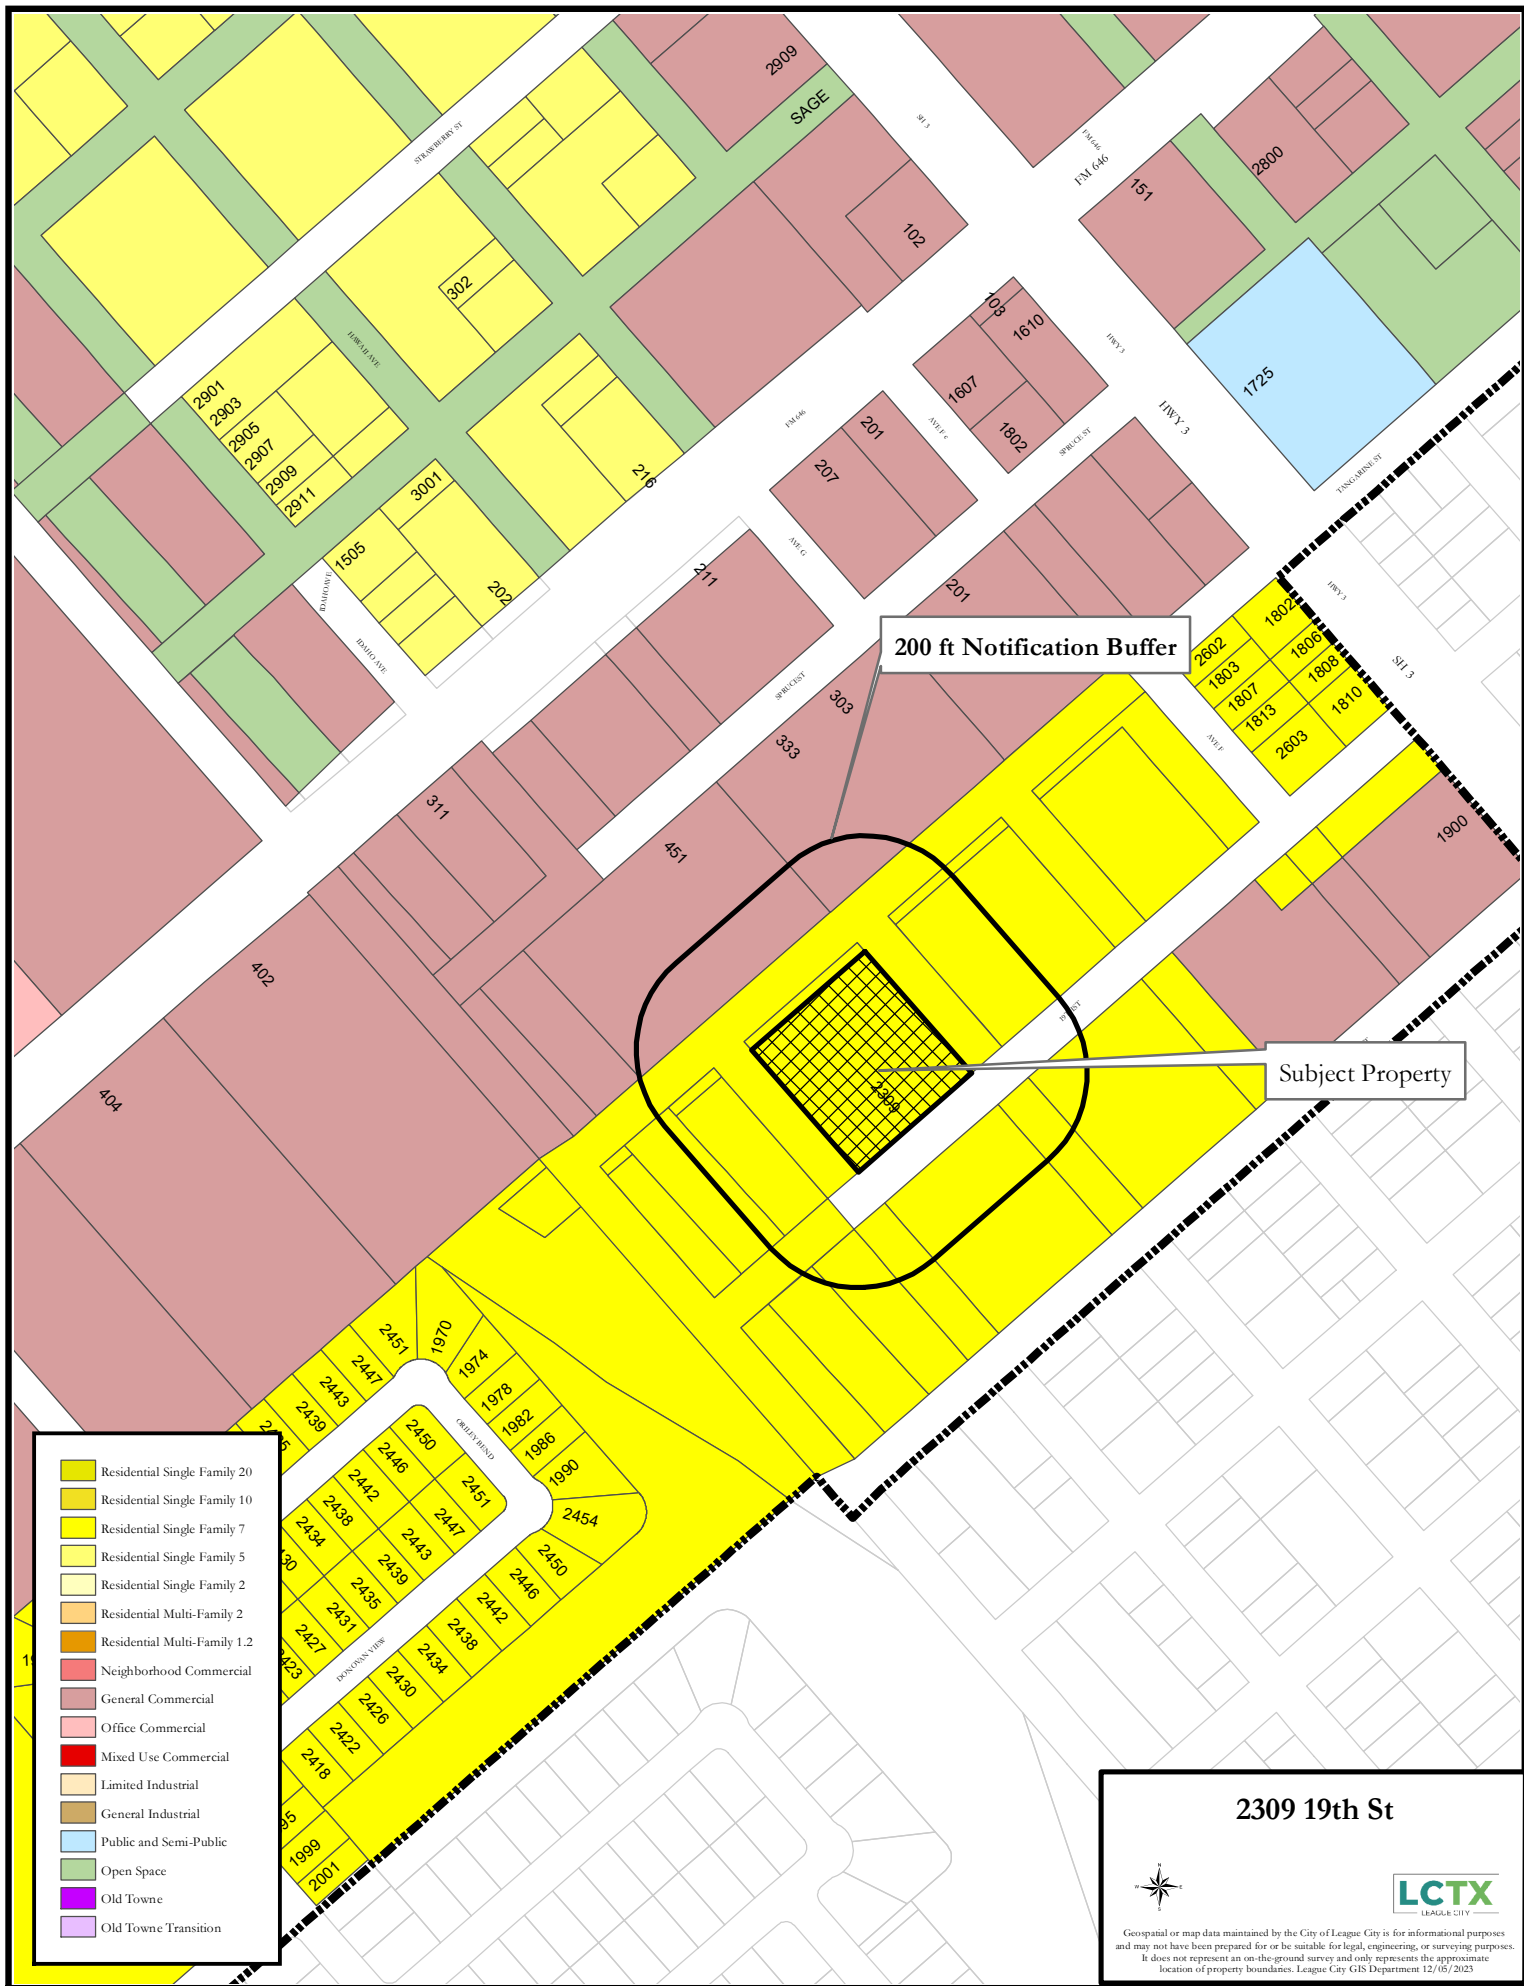

Exhibit A

200 ft Notification Buffer

Subject Property

- Residential Single Family 20
- Residential Single Family 10
- Residential Single Family 7
- Residential Single Family 5
- Residential Single Family 2
- Residential Multi-Family 2
- Residential Multi-Family 1.2
- Neighborhood Commercial
- General Commercial
- Office Commercial
- Mixed Use Commercial
- Limited Industrial
- General Industrial
- Public and Semi-Public
- Open Space
- Old Towne
- Old Towne Transition

2309 19th St

Geospatial or map data maintained by the City of League City is for informational purposes and may not have been prepared for or be suitable for legal, engineering, or surveying purposes. It does not represent an on-the-ground survey and only represents the approximate location of property boundaries. League City GIS Department 12/05/2023