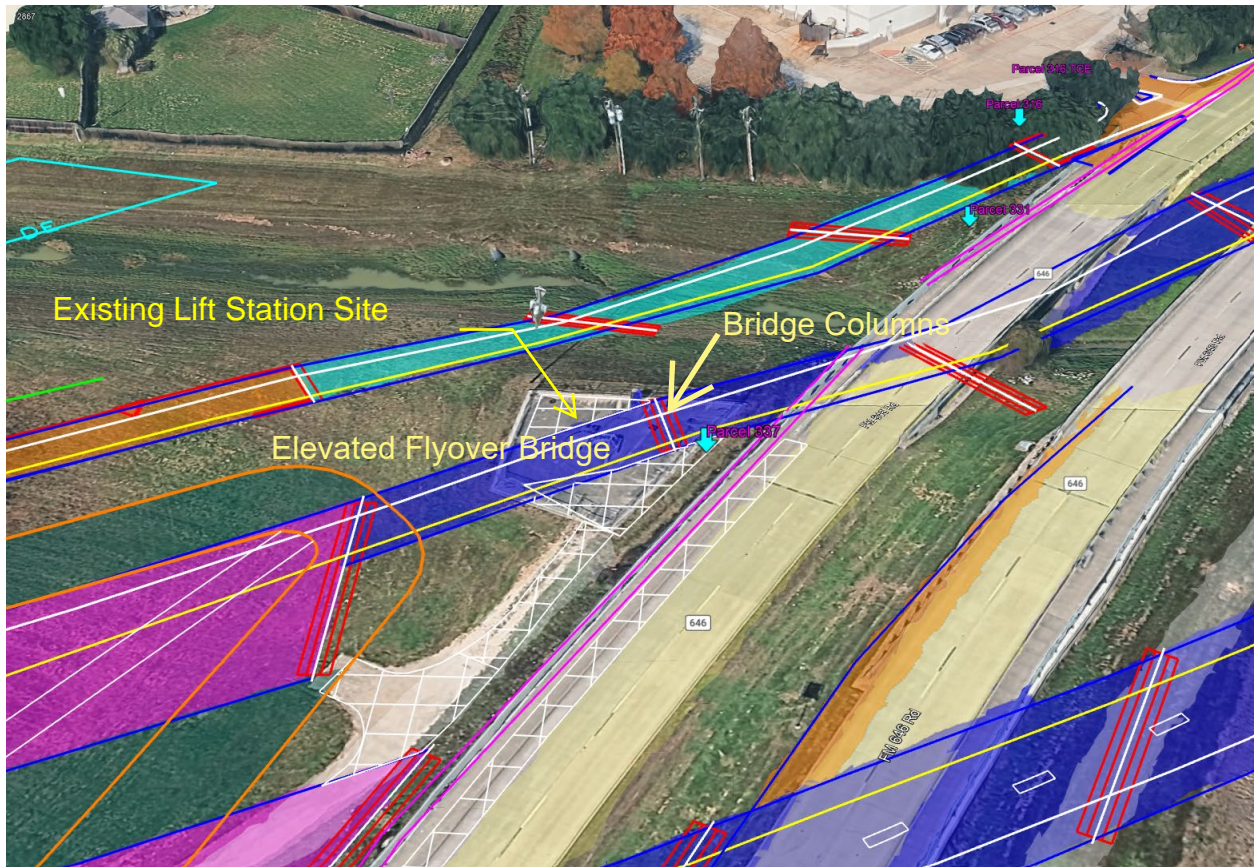

# Galveston County Appraisal District Map

SUBJECT PROPERTY AERIAL

Subject whole property is outlined in yellow and the larger parcel is outlined in dotted light blue.

Aerial Photograph obtained from Google Earth