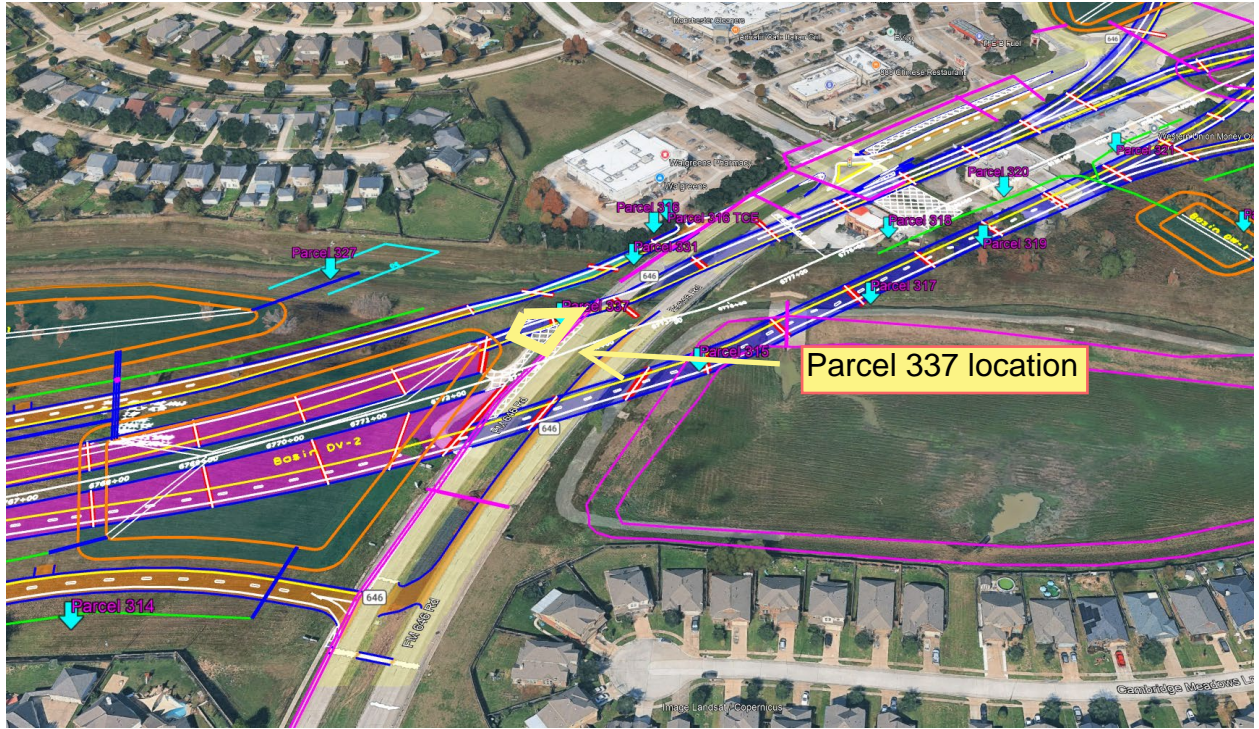

# Galveston County Appraisal District Map

SUBJECT PROPERTY AERIAL

Subject whole property is outlined in yellow and the larger parcel is outlined in dotted light blue.

Aerial Photograph obtained from Google Earth