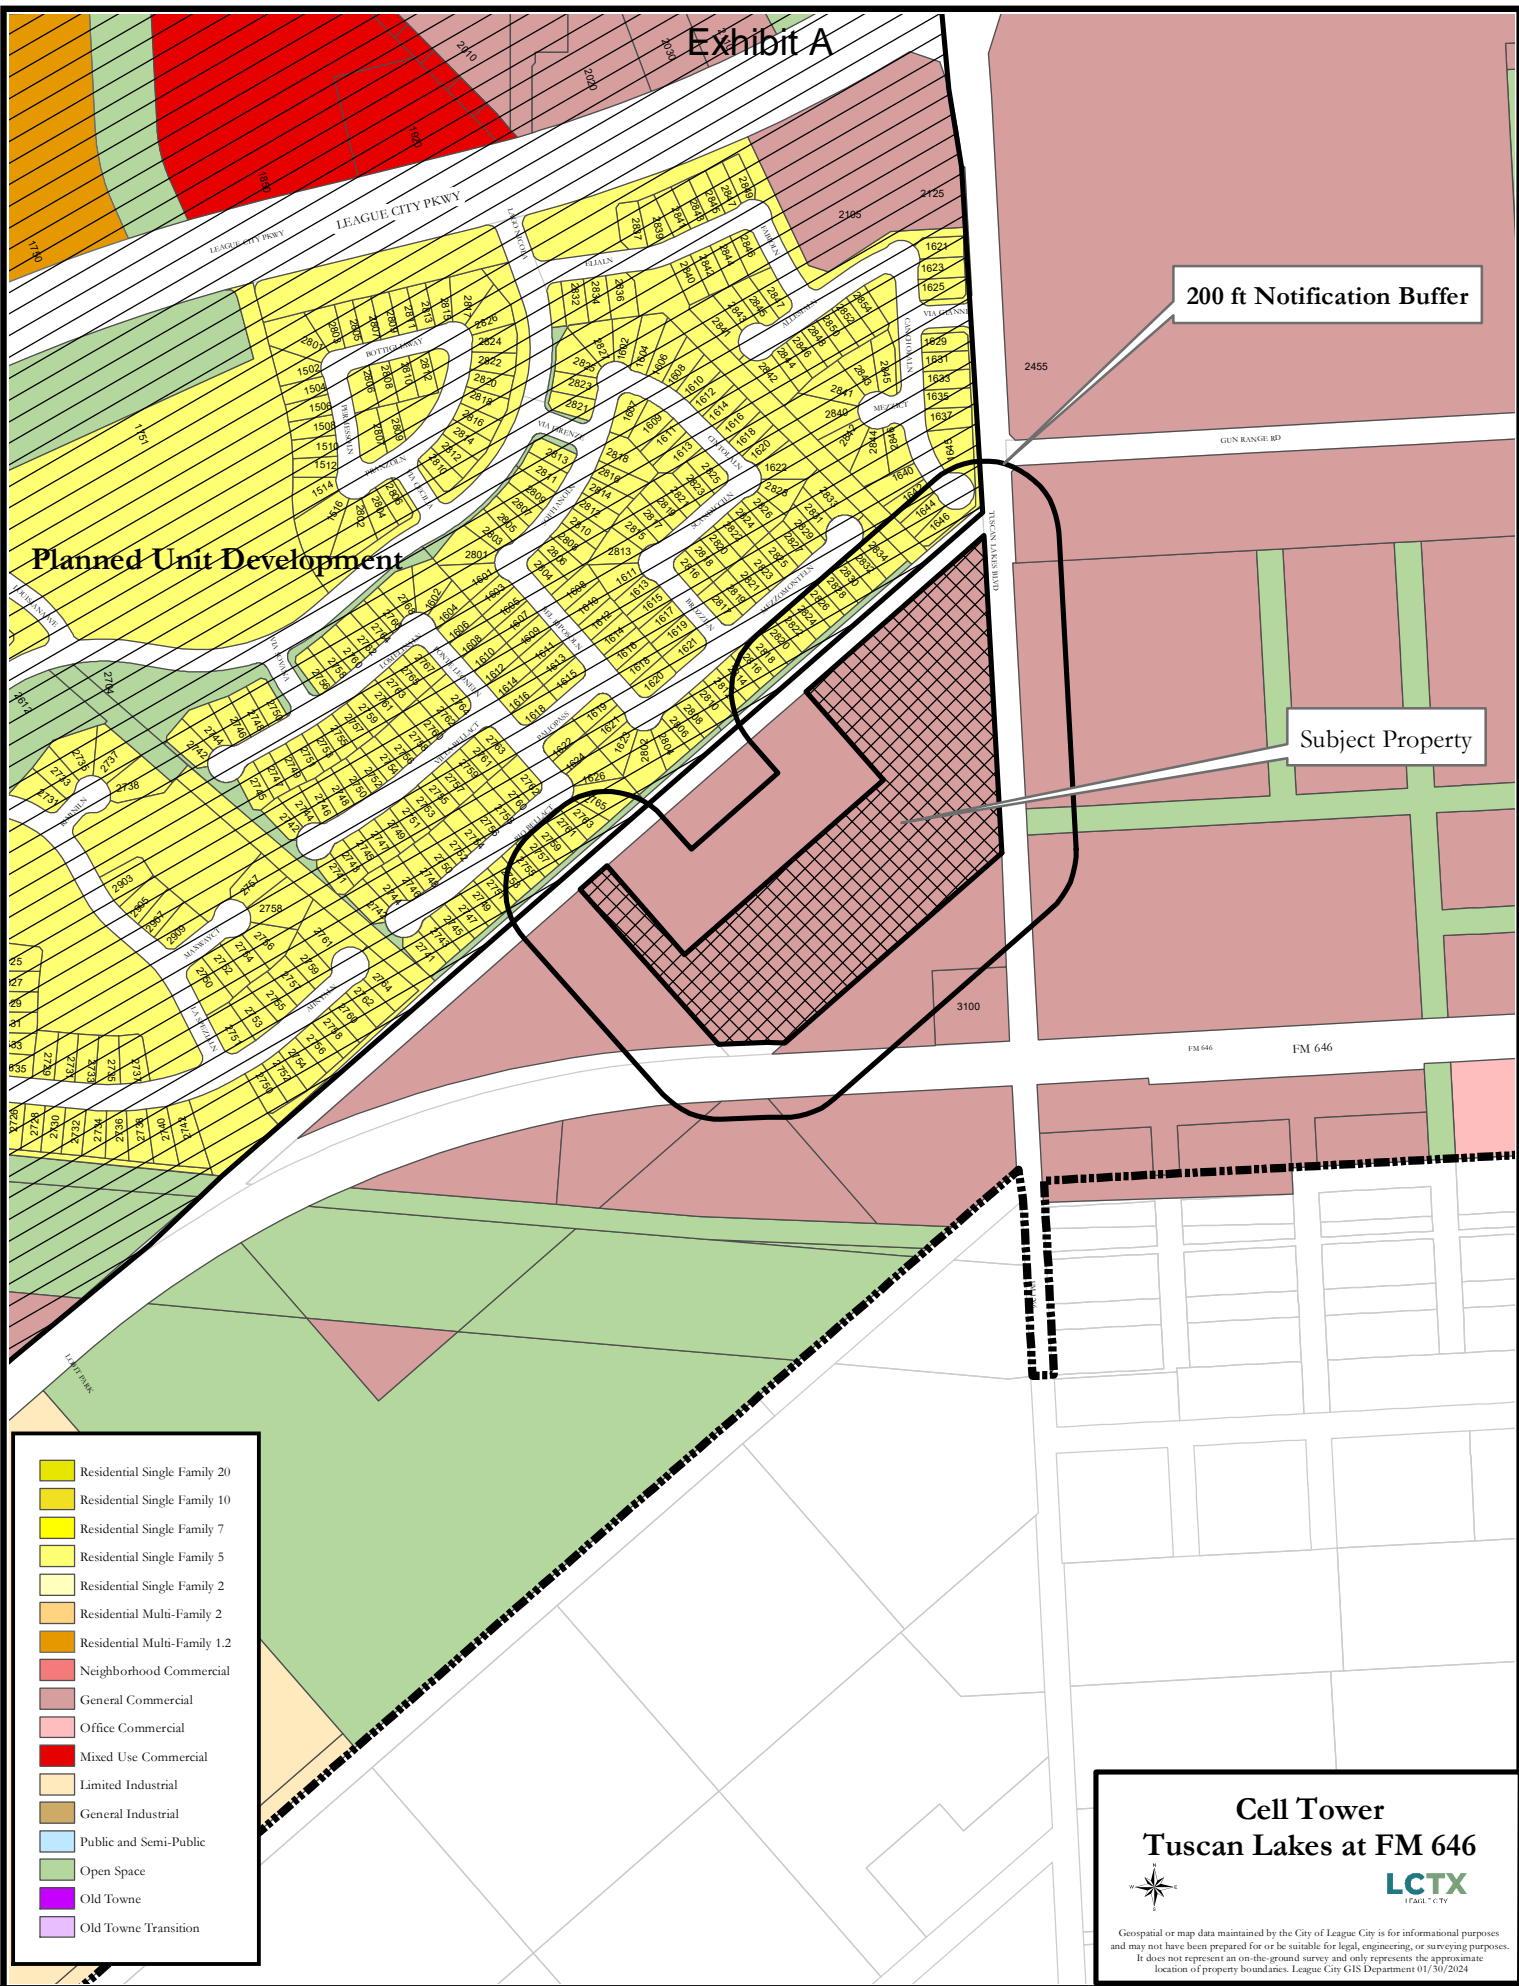

Exhibit A

200 ft Notification Buffer

Subject Property

Planned Unit Development

- Residential Single Family 20
- Residential Single Family 10
- Residential Single Family 7
- Residential Single Family 5
- Residential Single Family 2
- Residential Multi-Family 2
- Residential Multi-Family 1.2
- Neighborhood Commercial
- General Commercial
- Office Commercial
- Mixed Use Commercial
- Limited Industrial
- General Industrial
- Public and Semi-Public
- Open Space
- Old Towne
- Old Towne Transition

**Cell Tower
Tuscan Lakes at FM 646**

Geospatial or map data maintained by the City of League City is for informational purposes and may not have been prepared for or be suitable for legal, engineering, or surveying purposes. It does not represent an on-the-ground survey and only represents the approximate location of property boundaries. League City GIS Department 01/30/2024