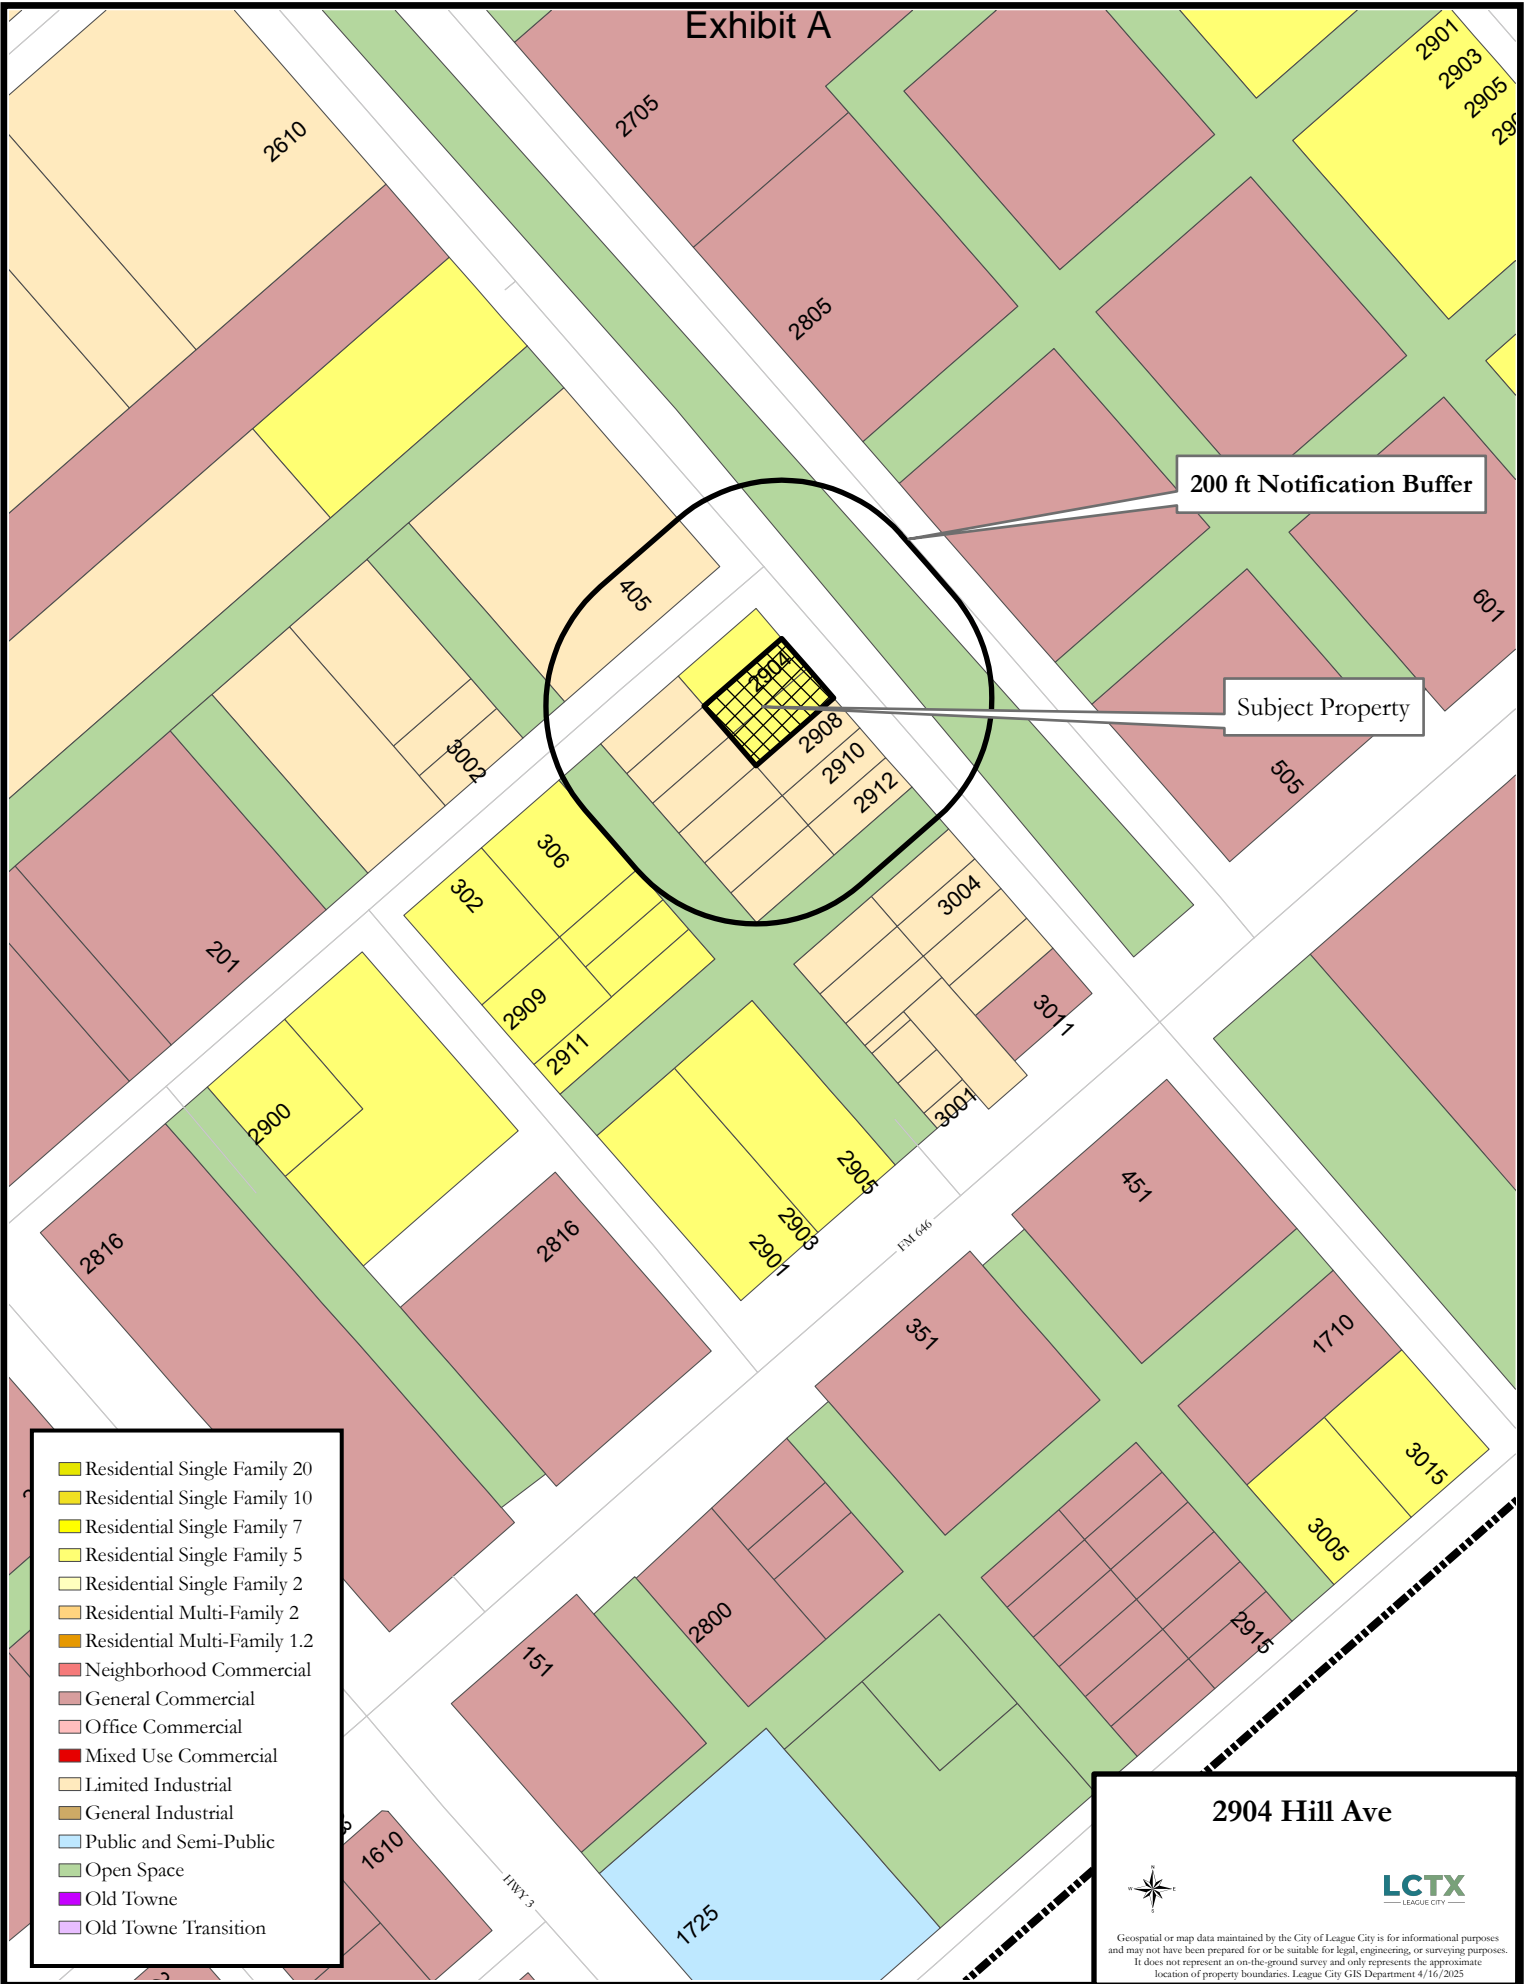

# Exhibit A

200 ft Notification Buffer

Subject Property

- Residential Single Family 20
- Residential Single Family 10
- Residential Single Family 7
- Residential Single Family 5
- Residential Single Family 2
- Residential Multi-Family 2
- Residential Multi-Family 1.2
- Neighborhood Commercial
- General Commercial
- Office Commercial
- Mixed Use Commercial
- Limited Industrial
- General Industrial
- Public and Semi-Public
- Open Space
- Old Towne
- Old Towne Transition

2904 Hill Ave

**LCTX**  
LEAGUE CITY

Geospatial or map data maintained by the City of League City is for informational purposes and may not have been prepared for or be suitable for legal, engineering, or surveying purposes. It does not represent an on-the-ground survey and only represents the approximate location of property boundaries. League City GIS Department 4/16/2025