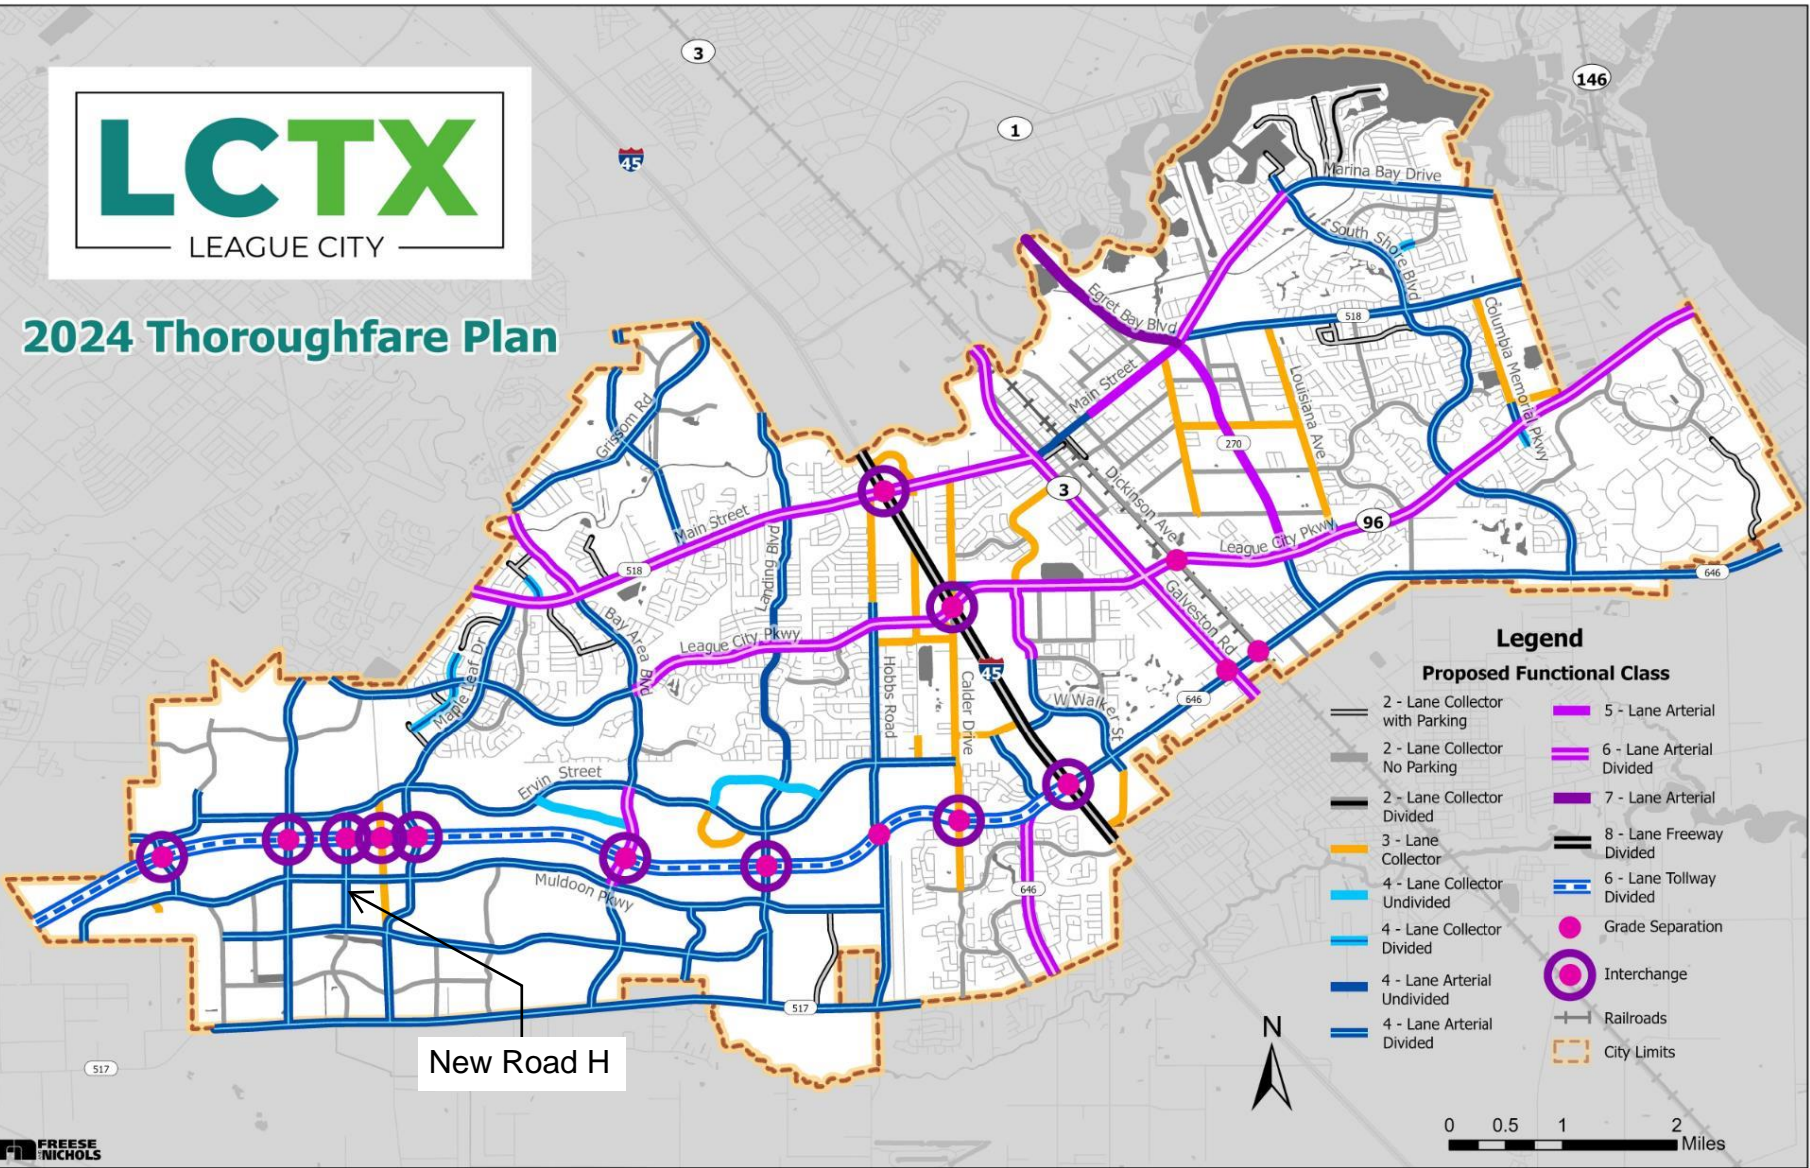

2024 Thoroughfare Plan