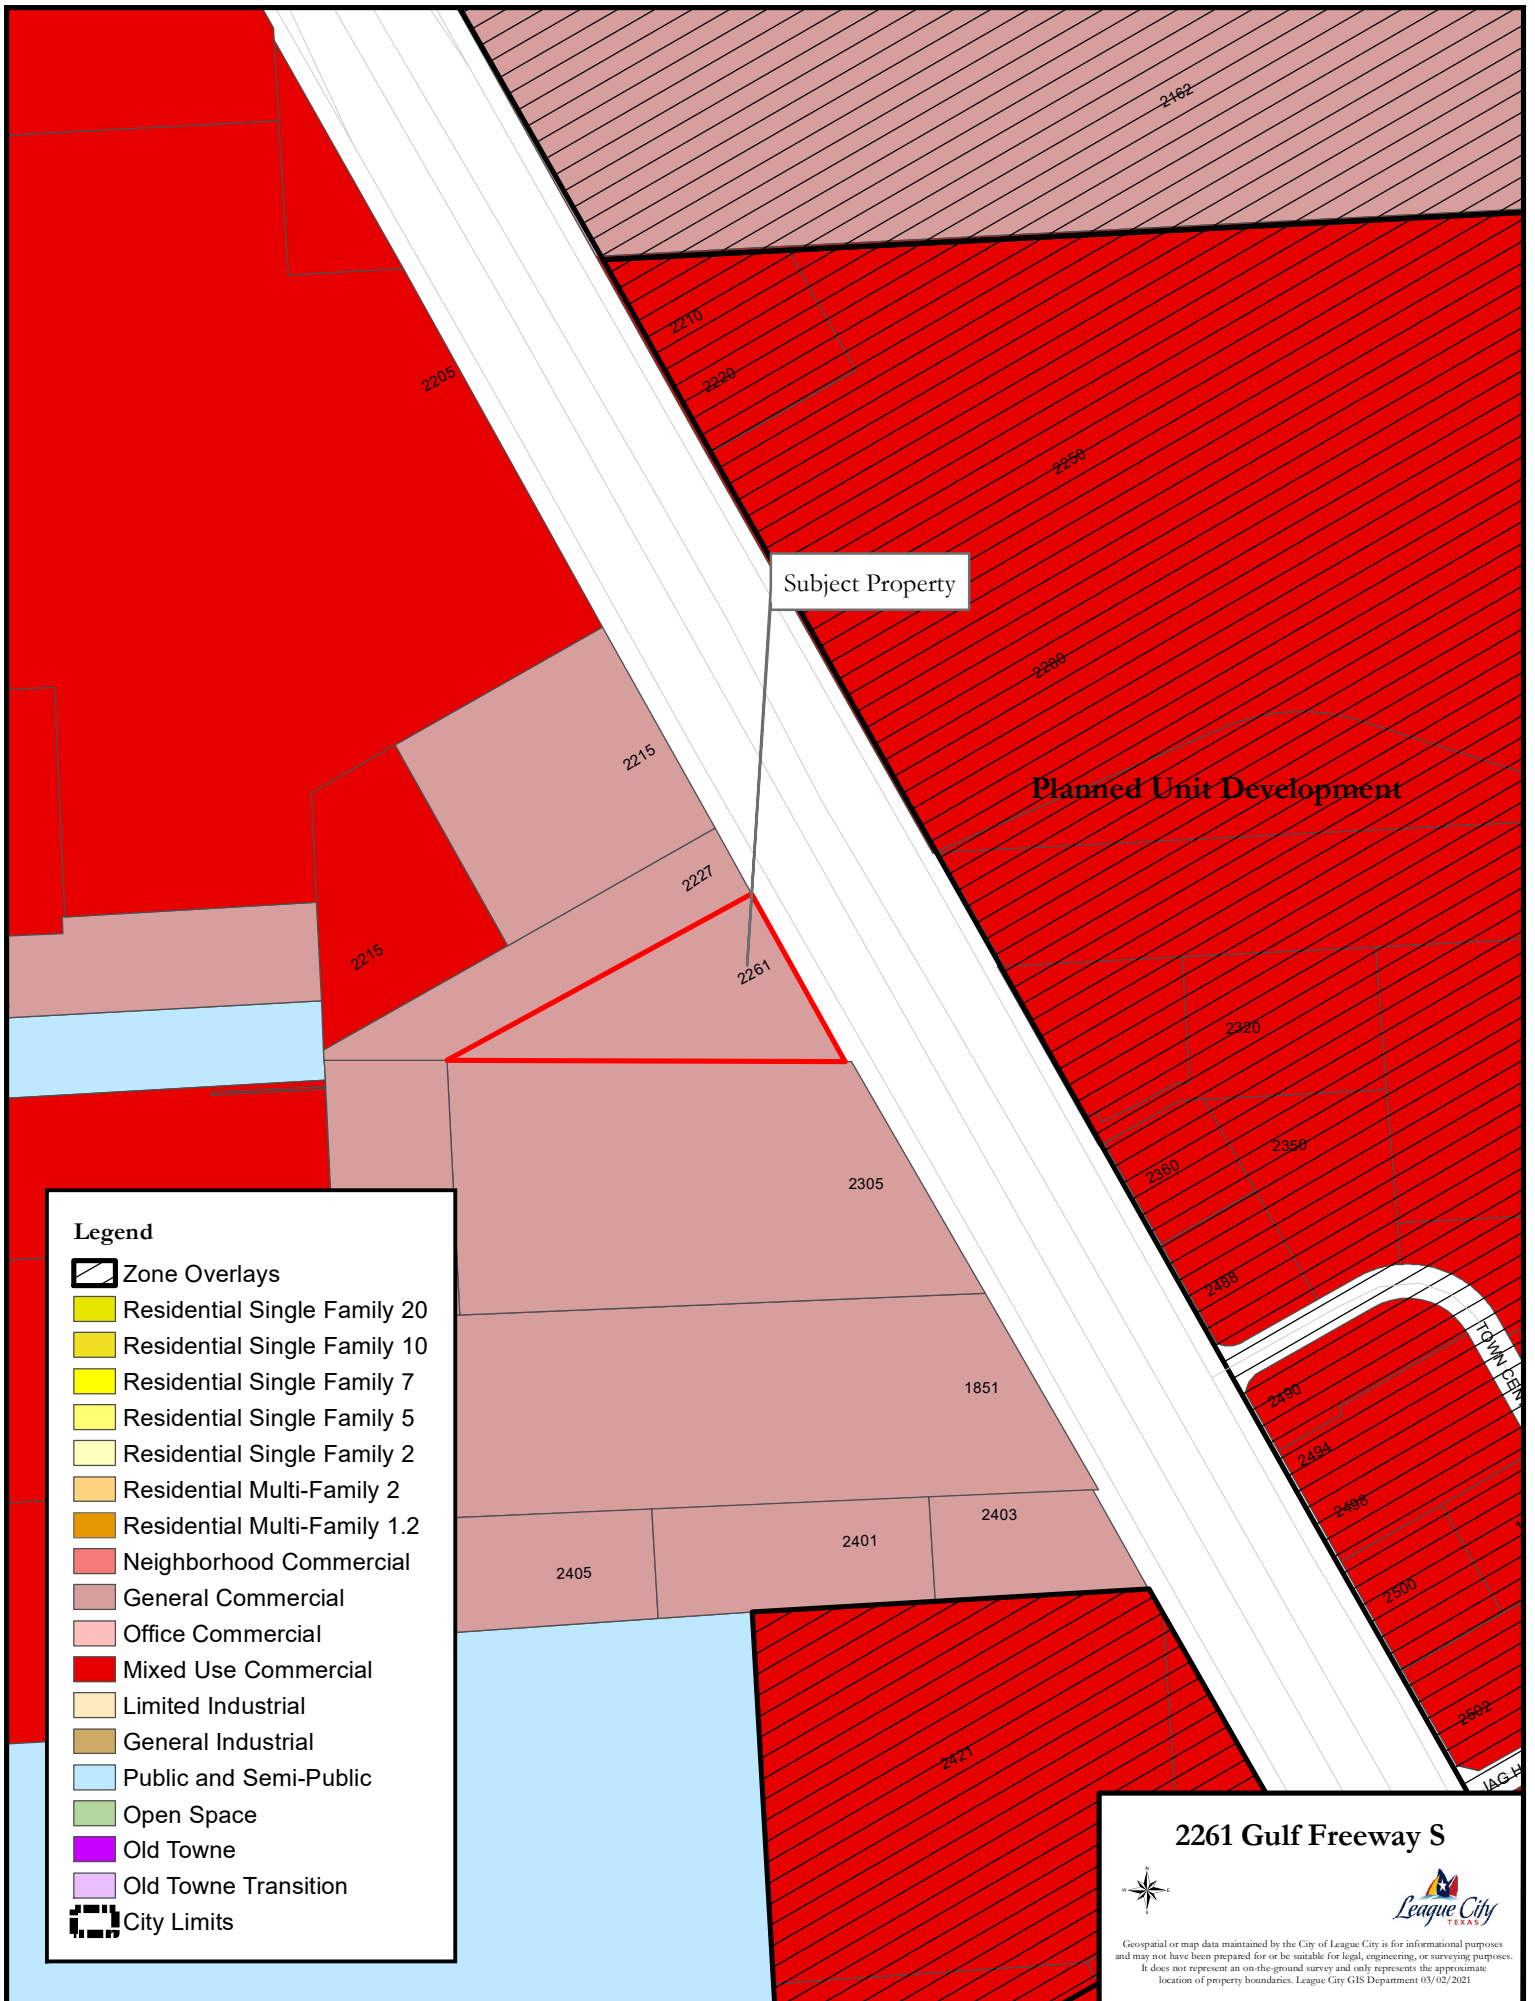

Attachment #1

Subject Property

Planned Unit Development

2261 Gulf Freeway S