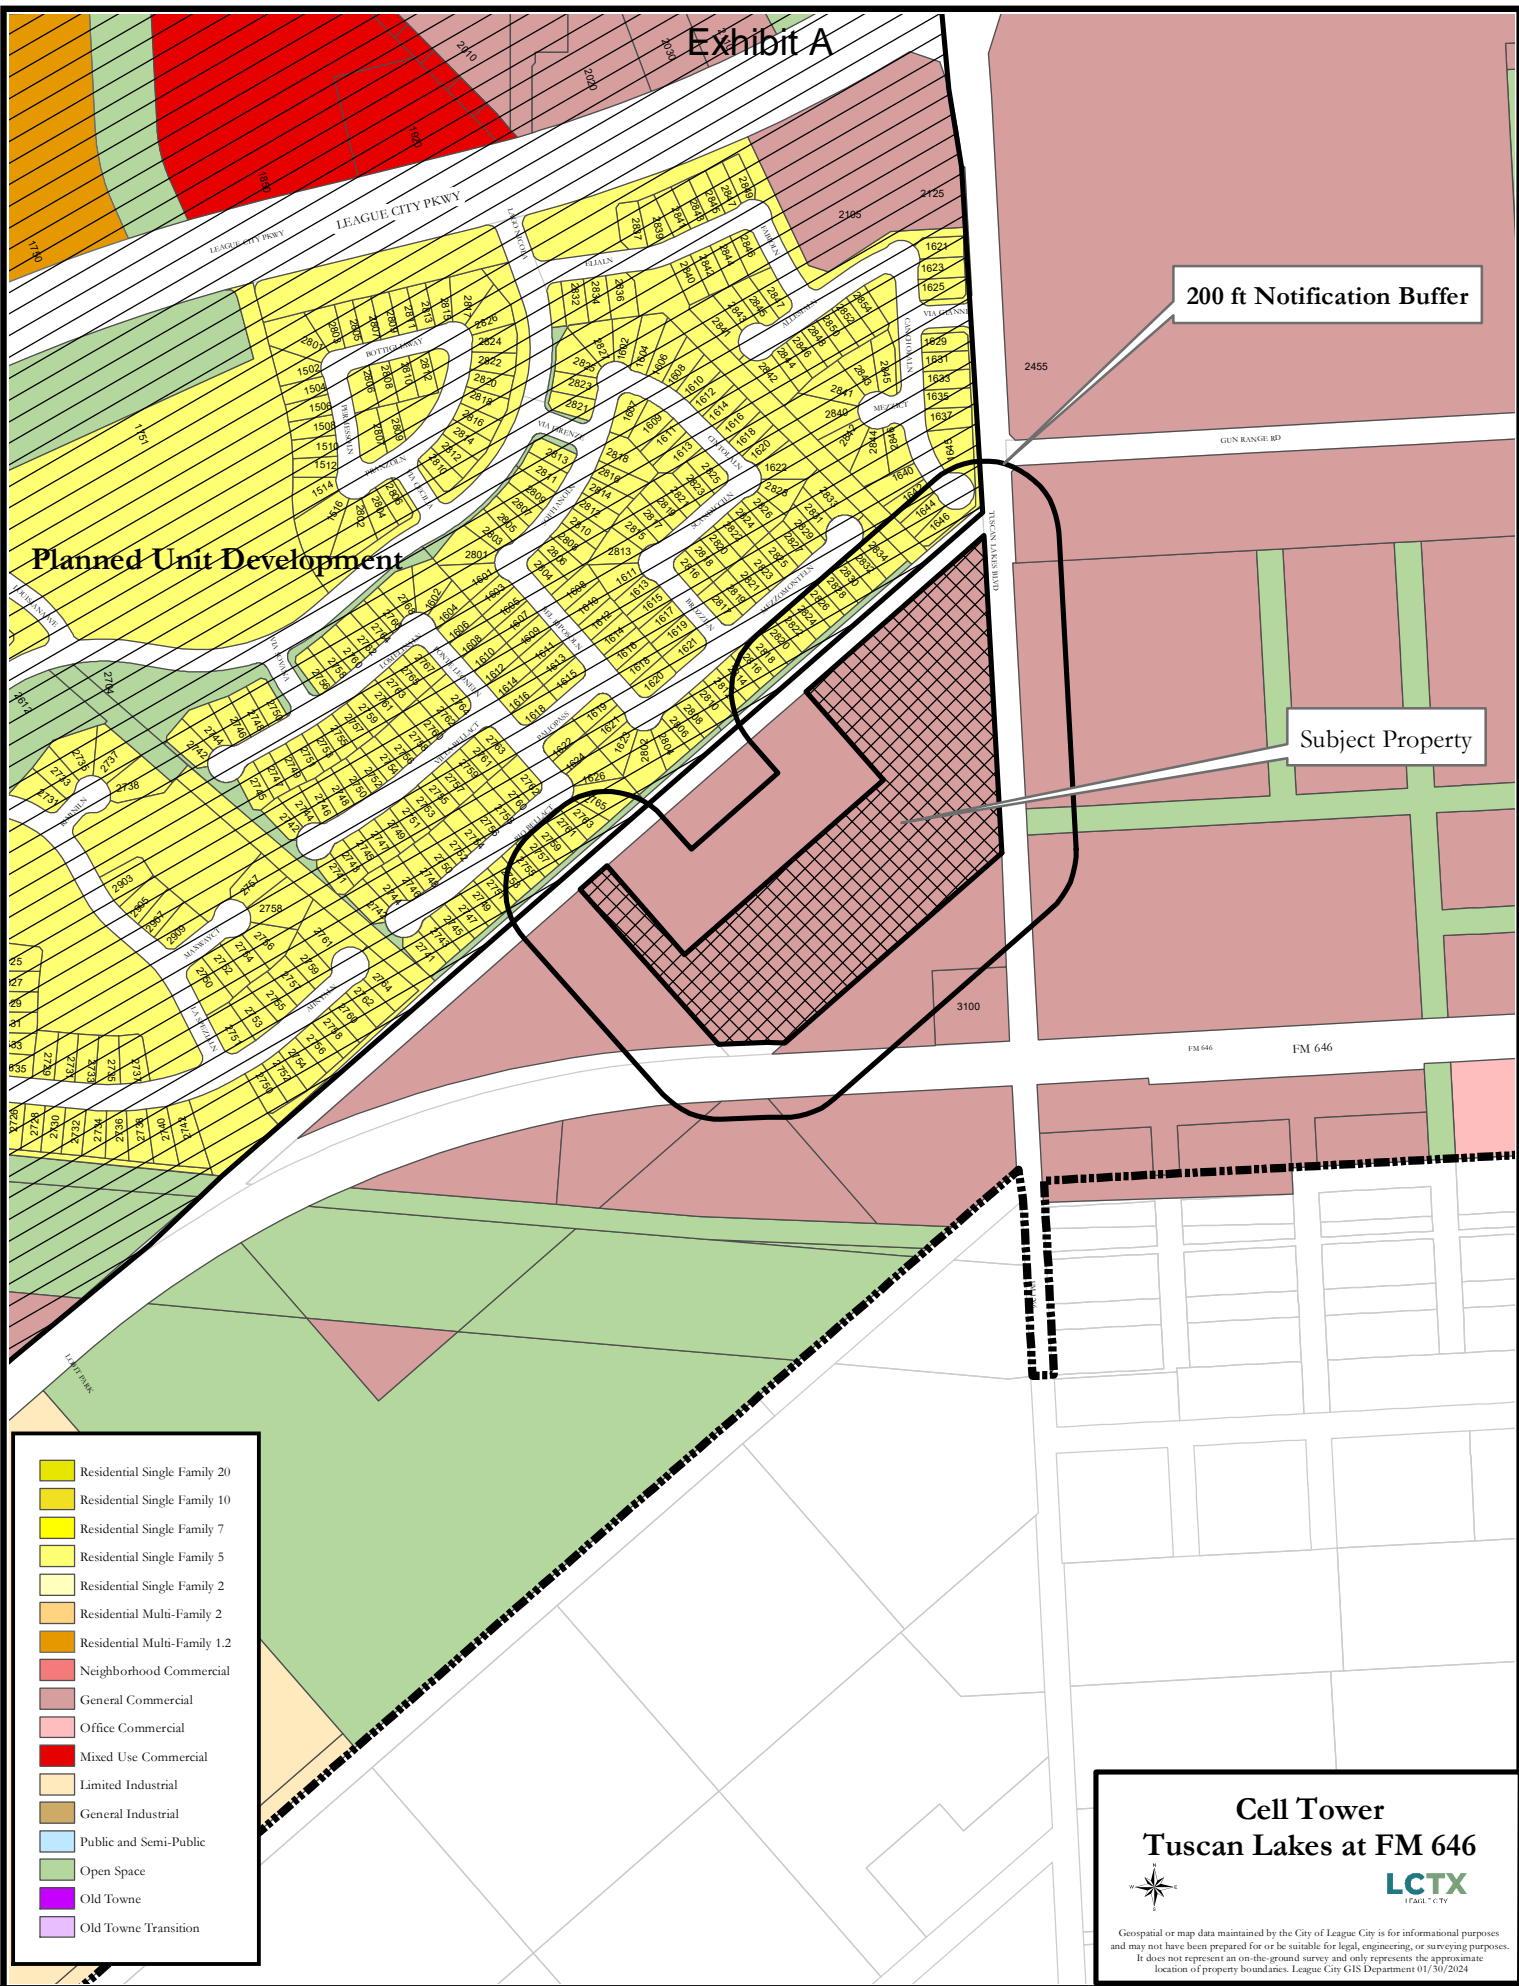

Exhibit A

200 ft Notification Buffer

Subject Property

Planned Unit Development

- Residential Single Family 20
- Residential Single Family 10
- Residential Single Family 7
- Residential Single Family 5
- Residential Single Family 2
- Residential Multi-Family 2
- Residential Multi-Family 1.2
- Neighborhood Commercial
- General Commercial
- Office Commercial
- Mixed Use Commercial
- Limited Industrial
- General Industrial
- Public and Semi-Public
- Open Space
- Old Towne
- Old Towne Transition

Cell Tower
Tuscan Lakes at FM 646

Geospatial or map data maintained by the City of League City is for informational purposes and may not have been prepared for or be suitable for legal, engineering, or surveying purposes. It does not represent an on-the-ground survey and only represents the approximate location of property boundaries. League City GIS Department 01/30/2024