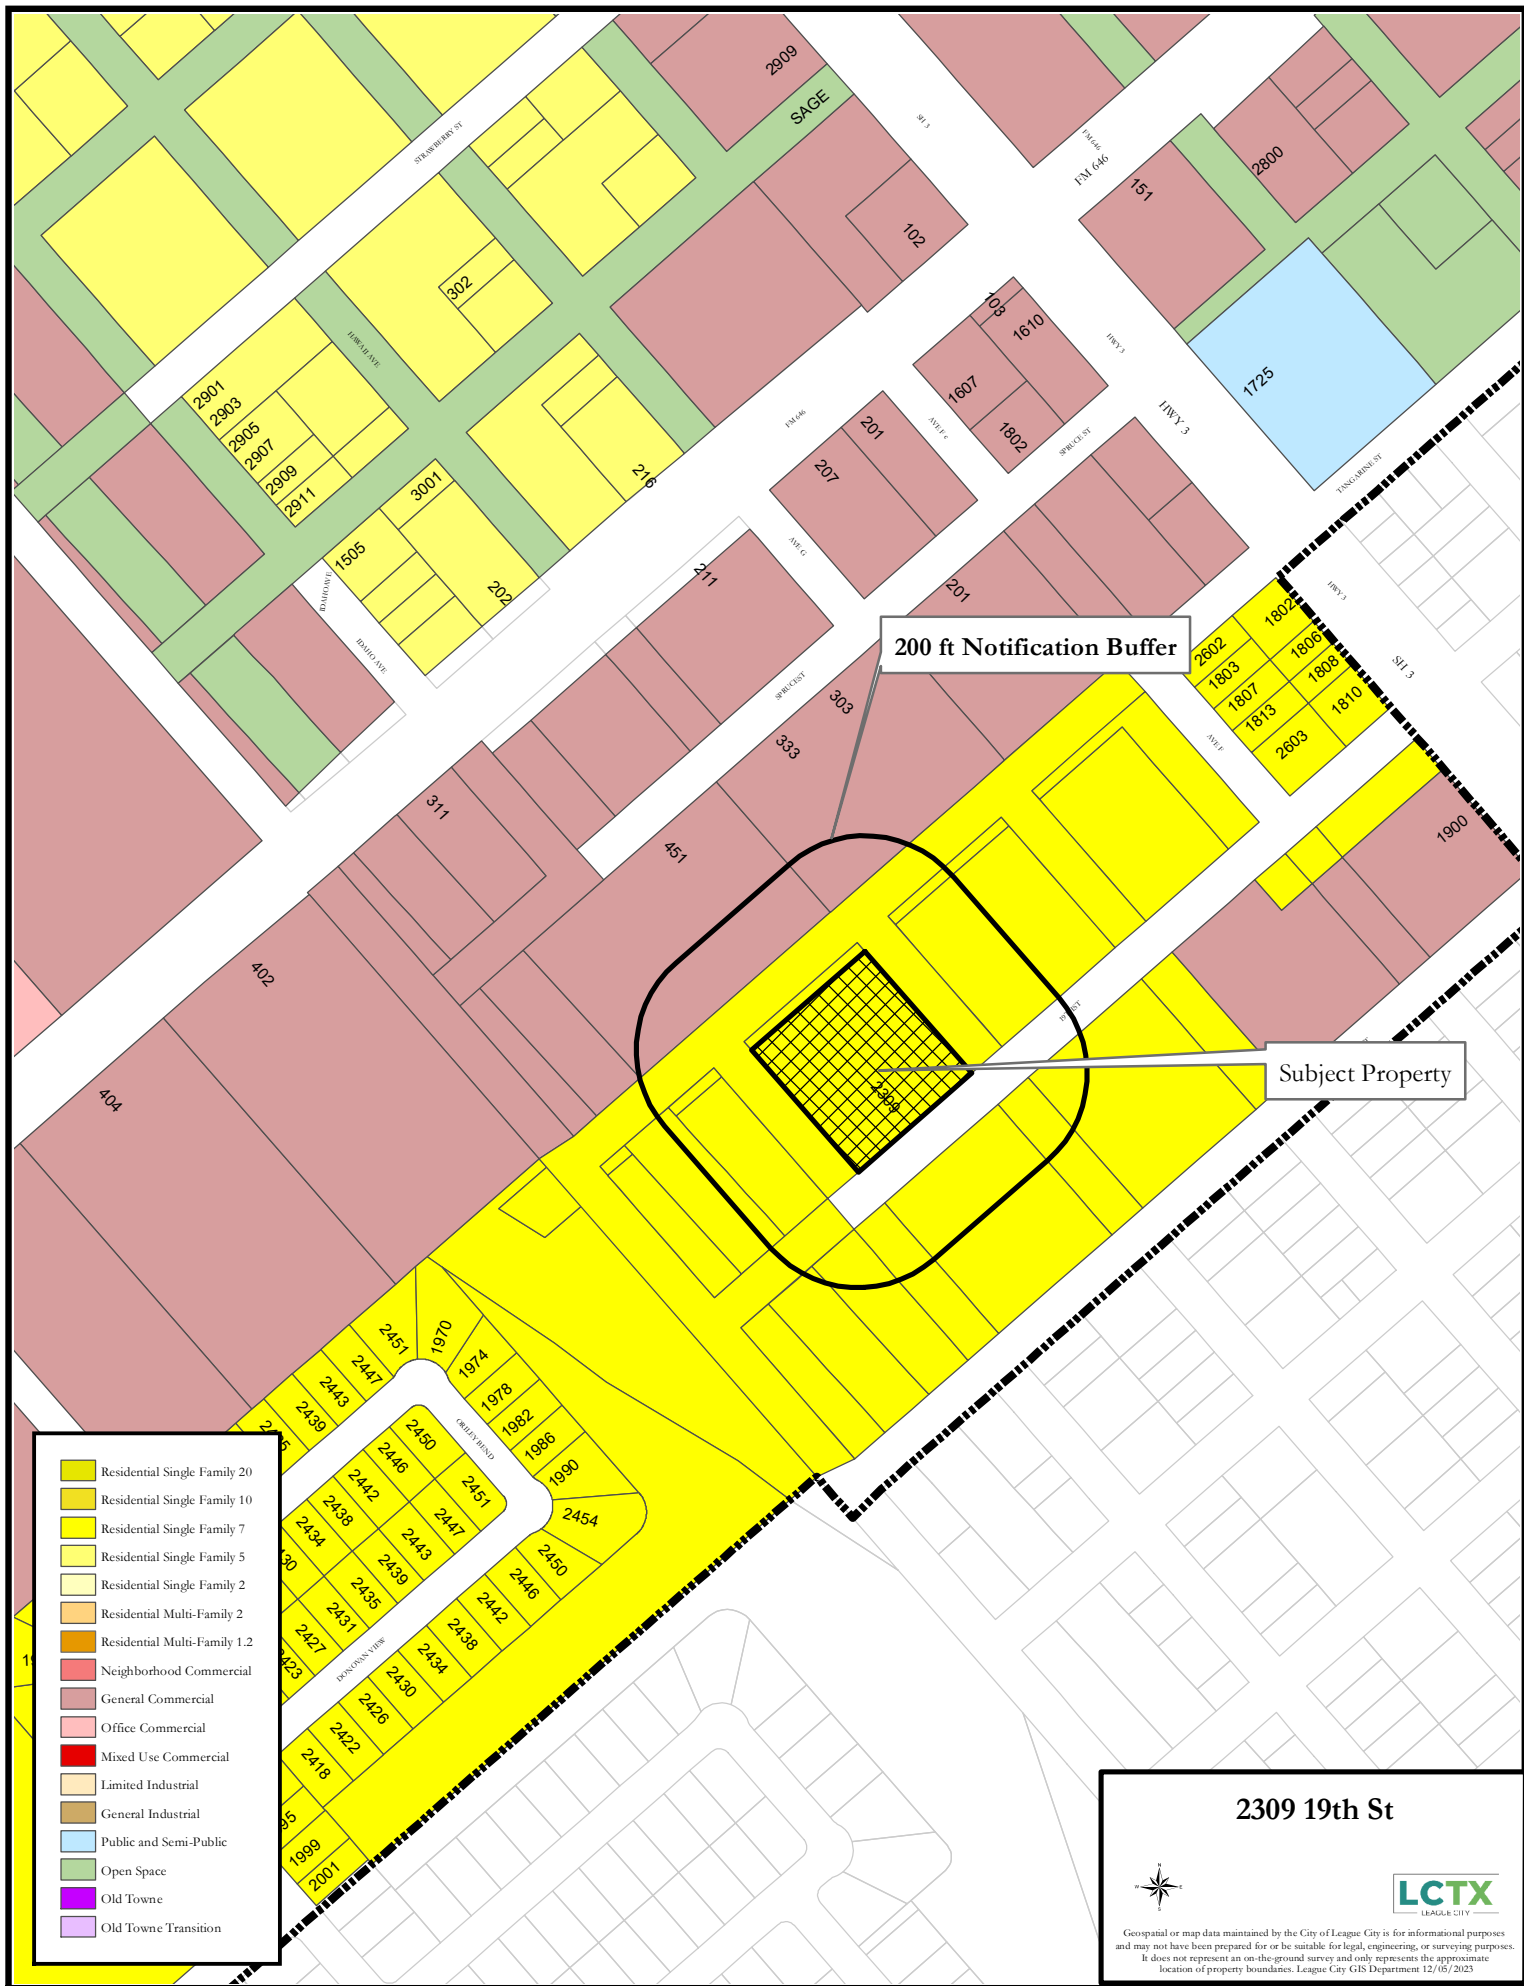

Exhibit A

200 ft Notification Buffer

Subject Property

- Residential Single Family 20
- Residential Single Family 10
- Residential Single Family 7
- Residential Single Family 5
- Residential Single Family 2
- Residential Multi-Family 2
- Residential Multi-Family 1.2
- Neighborhood Commercial
- General Commercial
- Office Commercial
- Mixed Use Commercial
- Limited Industrial
- General Industrial
- Public and Semi-Public
- Open Space
- Old Towne
- Old Towne Transition

2309 19th St

Geospatial or map data maintained by the City of League City is for informational purposes and may not have been prepared for or be suitable for legal, engineering, or surveying purposes. It does not represent an on-the-ground survey and only represents the approximate location of property boundaries. League City GIS Department 12/06/2023